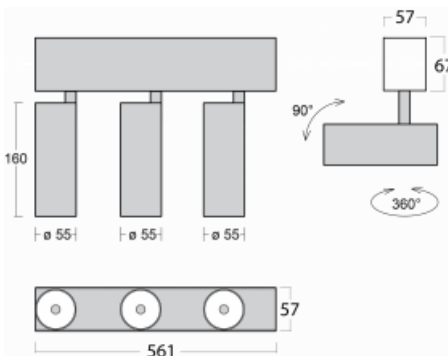

Luminaire

Lina60-S

04S-200U-30GGE/930, W

EPD[®]

You will appreciate the L-Click system on the Lina60-S luminaire with a direct light distribution, which effectively saves you both time and money. How? The module simply clicks into the profile, so a lot of work is saved during assembly. This solution also prevents the direct touch of the LED technology and lengthens its operating life. The Lina60-S lighting system can be assembled creating endless lines and a big variety of shapes. In addition to great power output, the luminaire also has a great price. It will find its use in commercial, social and public spaces.

Technical drawing

Type of installation	Recessed, Surface, Wall mounted, Suspended
Light distribution	Direct
Luminaire shape	Linear
Colour of the luminaires	White
Material	Aluminium
Lifetime	L80/B20 50 000 hours
Warranty	5 years
Description of luminaires	Luminaire recessed/surface/wall mounted/suspended
Dimensions	561 mm × 57 mm × 67 mm
Light source	LED MODUL