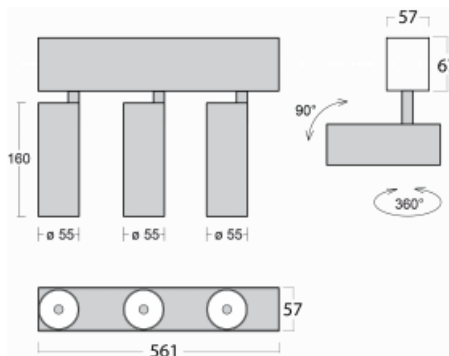

# Lina60-S

04S-200U-30GGE/930, B

EPD®

You will appreciate the L-Click system on the Lina60-S luminaire with a direct light distribution, which effectively saves you both time and money. How? The module simply clicks into the profile, so a lot of work is saved during assembly. This solution also prevents the direct touch of the LED technology and lengthens its operating life. The Lina60-S lighting system can be assembled creating endless lines and a big variety of shapes. In addition to great power output, the luminaire also has a great price. It will find its use in commercial, social and public spaces.

## Technical drawing

Type of installation	Recessed, Surface, Wall mounted, Suspended
Light distribution	Direct
Luminaire shape	Linear
Colour of the luminaires	Black
Material	Aluminium
Lifetime	L80/B20 50 000 hours
Warranty	5 years
Description of luminaires	Luminaire recessed/surface/wall mounted/suspended
Dimensions	561 mm × 57 mm × 67 mm
Light source	LED MODUL