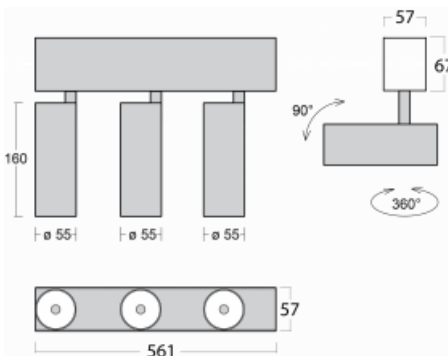

# Lina60-S

04S-200U-30GGD/940, S

EPD®

You will appreciate the L-Click system on the Lina60-S luminaire with a direct light distribution, which effectively saves you both time and money. How? The module simply clicks into the profile, so a lot of work is saved during assembly. This solution also prevents the direct touch of the LED technology and lengthens its operating life. The Lina60-S lighting system can be assembled creating endless lines and a big variety of shapes. In addition to great power output, the luminaire also has a great price. It will find its use in commercial, social and public spaces.

## Technical drawing

Type of installation	Recessed, Surface, Wall mounted, Suspended
Light distribution	Direct
Luminaire shape	Linear
Colour of the luminaires	Silver
Material	Aluminium
Lifetime	L80/B20 50 000 hours
Warranty	5 years
Description of luminaires	Luminaire recessed/surface/wall mounted/suspended
Dimensions	561 mm × 57 mm × 67 mm
Light source	LED MODUL
Type of optical system	Reflector
Luminous flux*	1750 lm
Colour Temperature	4000 K cool white
Luminous efficacy	88 lm/W
MacAdam Light source	3
Colour rendering index	90
Beam angle	27°
UGR max. X=4H Y=8H, $\rho=70,50,20$	22