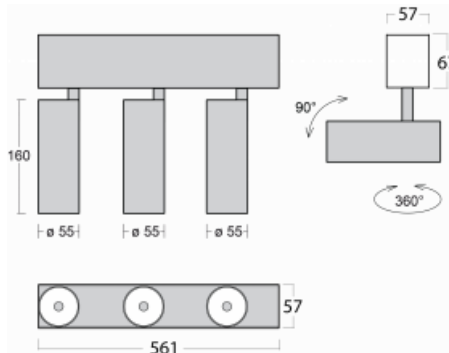

Luminaire

Lina60-S

04S-200U-30GGD/940, B

EPD®

You will appreciate the L-Click system on the Lina60-S luminaire with a direct light distribution, which effectively saves you both time and money. How? The module simply clicks into the profile, so a lot of work is saved during assembly. This solution also prevents the direct touch of the LED technology and lengthens its operating life. The Lina60-S lighting system can be assembled creating endless lines and a big variety of shapes. In addition to great power output, the luminaire also has a great price. It will find its use in commercial, social and public spaces.

Technical drawing

| | |
|---------------------------|---|
| Type of installation | Recessed, Surface, Wall mounted, Suspended |
| Light distribution | Direct |
| Luminaire shape | Linear |
| Colour of the luminaires | Black |
| Material | Aluminium |
| Lifetime | L80/B20 50 000 hours |
| Warranty | 5 years |
| Description of luminaires | Luminaire recessed/surface/wall mounted/suspended |
| Dimensions | 561 mm × 57 mm × 67 mm |
| Light source | LED MODUL |