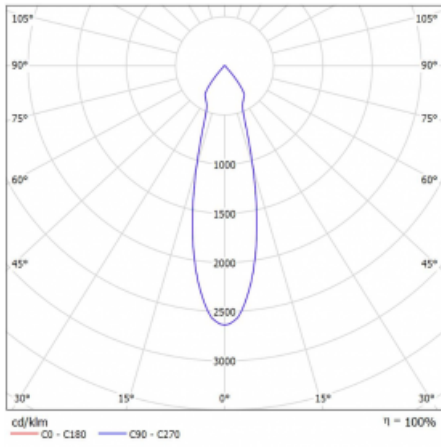

Curve

Luminaire power input 60 W ± 10 %

Connection of the luminaires DALI dimmable

Electrical voltage 220-240V

Frequency 50/60Hz

⊕ CE IP 20