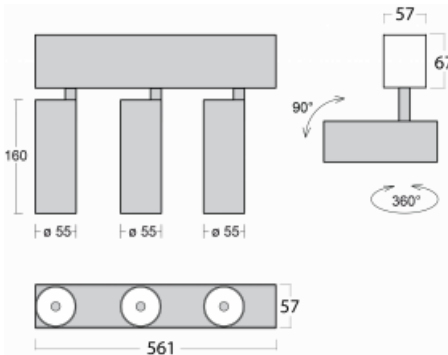

Luminaire

Lina60-S

04S-200U-30GGD/930, W

EPD[®]

You will appreciate the L-Click system on the Lina60-S luminaire with a direct light distribution, which effectively saves you both time and money. How? The module simply clicks into the profile, so a lot of work is saved during assembly. This solution also prevents the direct touch of the LED technology and lengthens its operating life. The Lina60-S lighting system can be assembled creating endless lines and a big variety of shapes. In addition to great power output, the luminaire also has a great price. It will find its use in commercial, social and public spaces.

Technical drawing

Type of installation	Recessed, Surface, Wall mounted, Suspended
Light distribution	Direct
Luminaire shape	Linear
Colour of the luminaires	White
Material	Aluminium
Lifetime	L80/B20 50 000 hours
Warranty	5 years
Description of luminaires	Luminaire recessed/surface/wall mounted/suspended
Dimensions	561 mm × 57 mm × 67 mm
Light source	LED MODUL