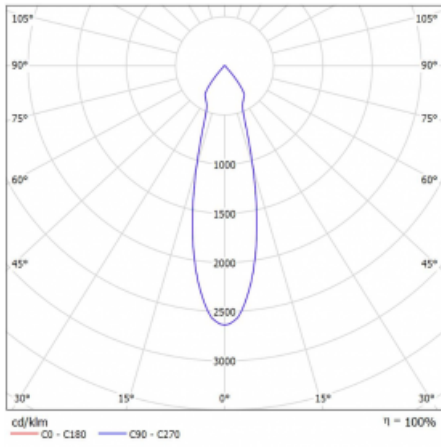

Curve

Luminaire power input* 60 W

Connection of the luminaires DALI

Electrical voltage 220-240V

Frequency 50/60Hz

⊕ CE IP 20

*±10 %