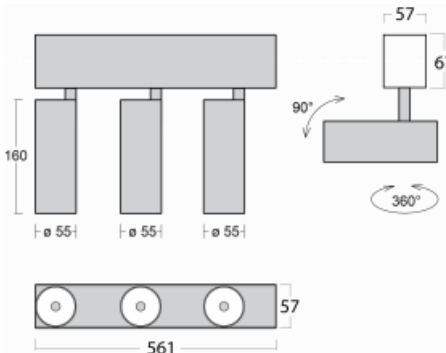

Luminaire

Lina60-S

04S-200U-30GGD/930, B

EPD®

You will appreciate the L-Click system on the Lina60-S luminaire with a direct light distribution, which effectively saves you both time and money. How? The module simply clicks into the profile, so a lot of work is saved during assembly. This solution also prevents the direct touch of the LED technology and lengthens its operating life. The Lina60-S lighting system can be assembled creating endless lines and a big variety of shapes. In addition to great power output, the luminaire also has a great price. It will find its use in commercial, social and public spaces.

Technical drawing

Type of installation	Recessed, Surface, Wall mounted, Suspended
Light distribution	Direct
Luminaire shape	Linear
Colour of the luminaires	Black
Material	Aluminium
Lifetime	L80/B20 50 000 hours
Warranty	60 months
Description of luminaires	Luminaire recessed/surface/wall mounted/suspended
Dimensions	561 mm × 57 mm × 67 mm
Light source	LED MODUL