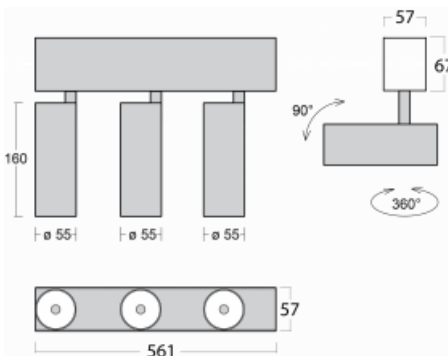

Luminaire

Lina60-S

04S-200U-30GGD/930, B

EPD[®]

You will appreciate the L-Click system on the Lina60-S luminaire with a direct light distribution, which effectively saves you both time and money. How? The module simply clicks into the profile, so a lot of work is saved during assembly. This solution also prevents the direct touch of the LED technology and lengthens its operating life. The Lina60-S lighting system can be assembled creating endless lines and a big variety of shapes. In addition to great power output, the luminaire also has a great price. It will find its use in commercial, social and public spaces.

Technical drawing

Type of installation	Recessed, Surface, Wall mounted, Suspended
Light distribution	Direct
Luminaire shape	Linear
Colour of the luminaires	Black
Material	Aluminium
Lifetime	L80/B20 50 000 hours
Warranty	5 years
Description of luminaires	Luminaire recessed/surface/wall mounted/suspended
Dimensions	561 mm × 57 mm × 67 mm
Light source	LED MODUL
Type of optical system	Reflector
Luminous flux*	1650 lm
Colour Temperature	3000 K warm white
Luminous efficacy	83 lm/W
MacAdam Light source	3
Colour rendering index	90
Beam angle	27°
UGR max. X=4H Y=8H, $\rho=70,50,20$	21.8