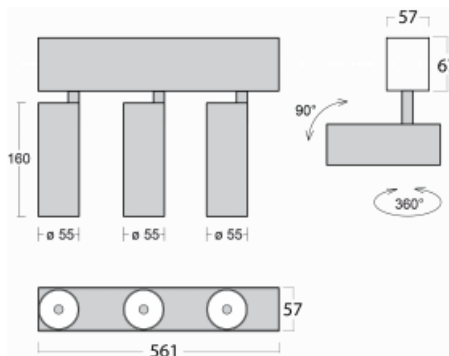

# Lina60-S

04S-200U-30GDE/940, B

EPD®

You will appreciate the L-Click system on the Lina60-S luminaire with a direct light distribution, which effectively saves you both time and money. How? The module simply clicks into the profile, so a lot of work is saved during assembly. This solution also prevents the direct touch of the LED technology and lengthens its operating life. The Lina60-S lighting system can be assembled creating endless lines and a big variety of shapes. In addition to great power output, the luminaire also has a great price. It will find its use in commercial, social and public spaces.

## Technical drawing

Type of installation Recessed, Surface, Wall mounted, Suspended

Light distribution Direct

Luminaire shape Linear

Colour of the luminaires Black

Material Aluminium

Lifetime L80/B20 50 000 hours

Warranty 60 months

Description of luminaires Luminaire recessed/surface/wall mounted/suspended

Dimensions 561 mm × 57 mm × 67 mm

Light source LED MODUL

Type of optical system Reflector

Luminous flux 1250 lm ± 10 %