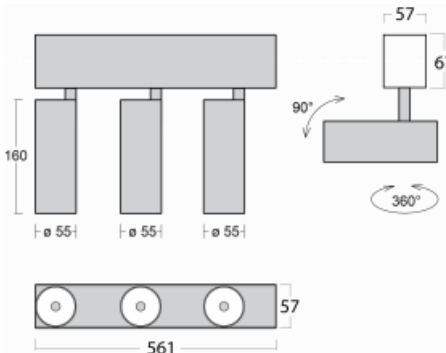

Luminaire

Lina60-S

04S-200U-30GDE/930, W

EPD®

You will appreciate the L-Click system on the Lina60-S luminaire with a direct light distribution, which effectively saves you both time and money. How? The module simply clicks into the profile, so a lot of work is saved during assembly. This solution also prevents the direct touch of the LED technology and lengthens its operating life. The Lina60-S lighting system can be assembled creating endless lines and a big variety of shapes. In addition to great power output, the luminaire also has a great price. It will find its use in commercial, social and public spaces.

Technical drawing

Type of installation	Recessed, Surface, Wall mounted, Suspended
Light distribution	Direct
Luminaire shape	Linear
Colour of the luminaires	White
Material	Aluminium
Lifetime	L80/B20 50 000 hours
Warranty	60 months
Description of luminaires	Luminaire recessed/surface/wall mounted/suspended
Dimensions	561 mm × 57 mm × 67 mm
Light source	LED MODUL
Type of optical system	Reflector
Luminous flux	1200 lm ± 10 %
Colour Temperature	3000 K warm white
Luminous efficacy	88 lm/W
MacAdam Light source	3
Colour rendering index	90
Beam angle	27°
UGR max. X=4H Y=8H, $\rho=70,50,20$	20.7