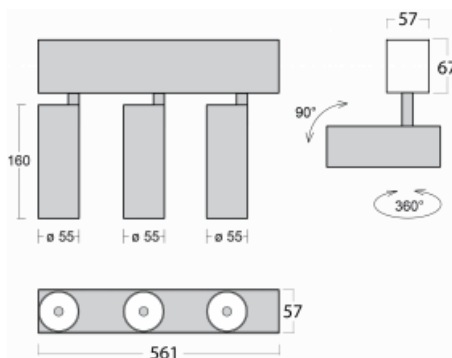

Luminaire

Lina60-S

04S-200U-30GDD/940, W

EPD®

You will appreciate the L-Click system on the Lina60-S luminaire with a direct light distribution, which effectively saves you both time and money. How? The module simply clicks into the profile, so a lot of work is saved during assembly. This solution also prevents the direct touch of the LED technology and lengthens its operating life. The Lina60-S lighting system can be assembled creating endless lines and a big variety of shapes. In addition to great power output, the luminaire also has a great price. It will find its use in commercial, social and public spaces.

Technical drawing

Type of installation	Recessed, Surface, Wall mounted, Suspended
Light distribution	Direct
Luminaire shape	Linear
Colour of the luminaires	White
Material	Aluminium
Lifetime	L80/B20 50 000 hours
Warranty	5 years
Description of luminaires	Luminaire recessed/surface/wall mounted/suspended
Dimensions	561 mm × 57 mm × 67 mm
Light source	LED MODUL
Type of optical system	Reflector
Luminous flux	1250 lm ± 10 %
Colour Temperature	4000 K cool white
Luminous efficacy	92 lm/W
MacAdam Light source	3
Colour rendering index	90
Beam angle	27°
UGR max. X=4H Y=8H, $\rho=70,50,20$	20.8