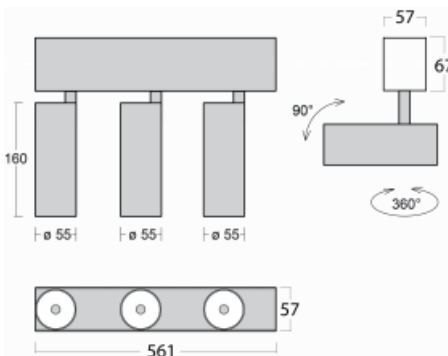

Luminaire

Lina60-S

04S-200U-30GDD/940, S

EPD®

You will appreciate the L-Click system on the Lina60-S luminaire with a direct light distribution, which effectively saves you both time and money. How? The module simply clicks into the profile, so a lot of work is saved during assembly. This solution also prevents the direct touch of the LED technology and lengthens its operating life. The Lina60-S lighting system can be assembled creating endless lines and a big variety of shapes. In addition to great power output, the luminaire also has a great price. It will find its use in commercial, social and public spaces.

Technical drawing

Type of installation	Recessed, Surface, Wall mounted, Suspended
Light distribution	Direct
Luminaire shape	Linear
Colour of the luminaires	Silver
Material	Aluminium
Lifetime	L80/B20 50 000 hours
Warranty	5 years
Description of luminaires	Luminaire recessed/surface/wall mounted/suspended
Dimensions	561 mm × 57 mm × 67 mm
Light source	LED MODUL
Type of optical system	Reflector
Luminous flux*	1250 lm
Colour Temperature	4000 K cool white
Luminous efficacy	92 lm/W
MacAdam Light source	3
Colour rendering index	90
Beam angle	27°
UGR max. X=4H Y=8H, $\rho=70,50,20$	20.8