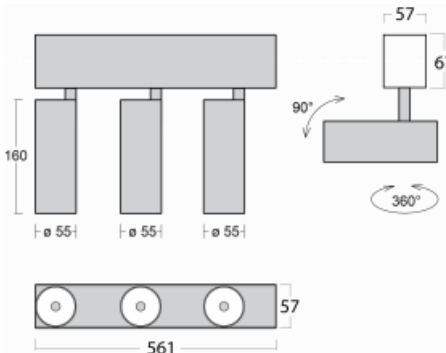

# Lina60-S

04S-200U-30GDD/930, W

**EPD<sup>®</sup>**

You will appreciate the L-Click system on the Lina60-S luminaire with a direct light distribution, which effectively saves you both time and money. How? The module simply clicks into the profile, so a lot of work is saved during assembly. This solution also prevents the direct touch of the LED technology and lengthens its operating life. The Lina60-S lighting system can be assembled creating endless lines and a big variety of shapes. In addition to great power output, the luminaire also has a great price. It will find its use in commercial, social and public spaces.

**Technical drawing**

Type of installation	Recessed, Surface, Wall mounted, Suspended
Light distribution	Direct
Luminaire shape	Linear
Colour of the luminaires	White
Material	Aluminium
Lifetime	L80/B20 50 000 hours
Warranty	5 years
Description of luminaires	Luminaire recessed/surface/wall mounted/suspended
Dimensions	561 mm × 57 mm × 67 mm
Light source	LED MODUL
Type of optical system	Reflector
Luminous flux*	1200 lm
Colour Temperature	3000 K warm white
Luminous efficacy	88 lm/W
MacAdam Light source	3
Colour rendering index	90
Beam angle	27°
UGR max. X=4H Y=8H, $\rho=70,50,20$	20.7