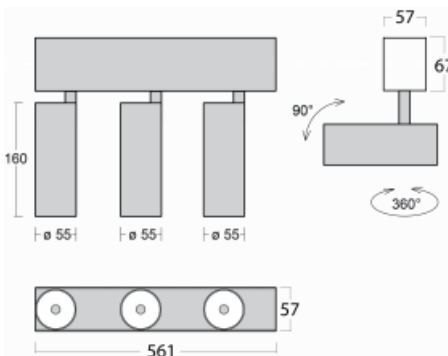

Luminaire

Lina60-S

04S-200U-30GDD/930, B

EPD[®]

You will appreciate the L-Click system on the Lina60-S luminaire with a direct light distribution, which effectively saves you both time and money. How? The module simply clicks into the profile, so a lot of work is saved during assembly. This solution also prevents the direct touch of the LED technology and lengthens its operating life. The Lina60-S lighting system can be assembled creating endless lines and a big variety of shapes. In addition to great power output, the luminaire also has a great price. It will find its use in commercial, social and public spaces.

Technical drawing

Type of installation	Recessed, Surface, Wall mounted, Suspended
Light distribution	Direct
Luminaire shape	Linear
Colour of the luminaires	Black
Material	Aluminium
Lifetime	L80/B20 50 000 hours
Warranty	5 years
Description of luminaires	Luminaire recessed/surface/wall mounted/suspended
Dimensions	561 mm × 57 mm × 67 mm
Light source	LED MODUL
Type of optical system	Reflector
Luminous flux*	1200 lm
Colour Temperature	3000 K warm white
Luminous efficacy	88 lm/W
MacAdam Light source	3
Colour rendering index	90
Beam angle	27°
UGR max. X=4H Y=8H, $\rho=70,50,20$	20.7