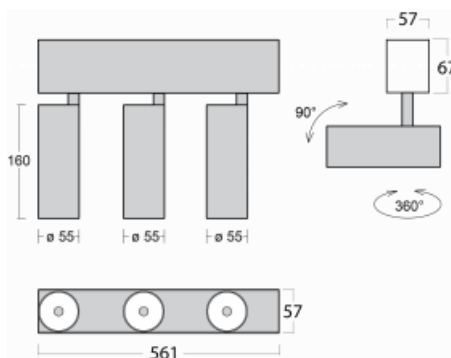

Luminaire

Lina60-S

04S-200U-30GDD/930, B

EPD®

You will appreciate the L-Click system on the Lina60-S luminaire with a direct light distribution, which effectively saves you both time and money. How? The module simply clicks into the profile, so a lot of work is saved during assembly. This solution also prevents the direct touch of the LED technology and lengthens its operating life. The Lina60-S lighting system can be assembled creating endless lines and a big variety of shapes. In addition to great power output, the luminaire also has a great price. It will find its use in commercial, social and public spaces.

Technical drawing

Type of installation	Recessed, Surface, Wall mounted, Suspended
Light distribution	Direct
Luminaire shape	Linear
Colour of the luminaires	Black
Material	Aluminium
Lifetime	L80/B20 50 000 hours
Warranty	60 months
Description of luminaires	Luminaire recessed/surface/wall mounted/suspended
Dimensions	561 mm × 57 mm × 67 mm
Light source	LED MODUL
Type of optical system	Reflector
Luminous flux	1200 lm ± 10 %
Colour Temperature	3000 K warm white
Luminous efficacy	88 lm/W
MacAdam Light source	3
Colour rendering index	90
Beam angle	27°
UGR max. X=4H Y=8H, ρ=70,50,20	20.7

Curve

Luminaire power input 40.8 W \pm 10 %

Connection of the luminaires DALI dimmable

Electrical voltage 220-240V

Frequency 50/60Hz

  IP 20

Downloads

Installation instructions