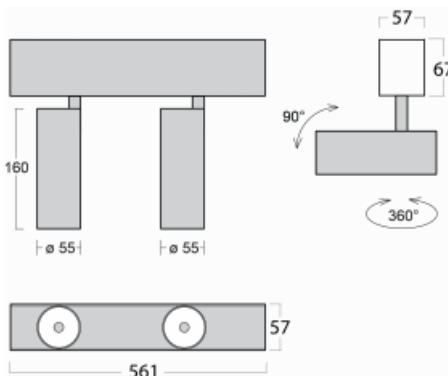

# Lina60-S

04S-200U-20GGE/940, W

EPD®

You will appreciate the L-Click system on the Lina60-S luminaire with a direct light distribution, which effectively saves you both time and money. How? The module simply clicks into the profile, so a lot of work is saved during assembly. This solution also prevents the direct touch of the LED technology and lengthens its operating life. The Lina60-S lighting system can be assembled creating endless lines and a big variety of shapes. In addition to great power output, the luminaire also has a great price. It will find its use in commercial, social and public spaces.

## Technical drawing

Type of installation	Recessed, Surface, Wall mounted, Suspended
Light distribution	Direct
Luminaire shape	Linear
Colour of the luminaires	White
Material	Aluminium
Lifetime	L80/B20 50 000 hours
Warranty	60 months
Description of luminaires	Luminaire recessed/surface/wall mounted/suspended
Dimensions	561 mm × 57 mm × 67 mm
Light source	LED MODUL
Type of optical system	Reflector
Luminous flux	1750 lm ± 10 %
Colour Temperature	4000 K cool white
Luminous efficacy	88 lm/W
MacAdam Light source	3
Colour rendering index	90
Beam angle	27°
UGR max. X=4H Y=8H, $\rho=70,50,20$	22