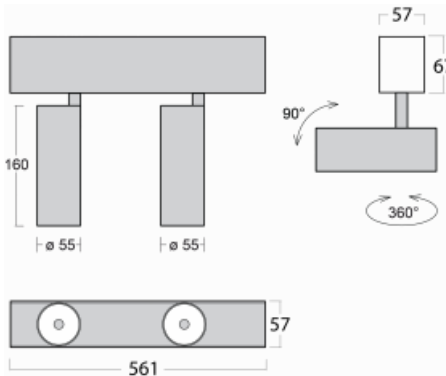

Luminaire

Lina60-S

04S-200U-20GGE/940, B

EPD®

You will appreciate the L-Click system on the Lina60-S luminaire with a direct light distribution, which effectively saves you both time and money. How? The module simply clicks into the profile, so a lot of work is saved during assembly. This solution also prevents the direct touch of the LED technology and lengthens its operating life. The Lina60-S lighting system can be assembled creating endless lines and a big variety of shapes. In addition to great power output, the luminaire also has a great price. It will find its use in commercial, social and public spaces.

Technical drawing

Type of installation	Recessed, Surface, Wall mounted, Suspended
Light distribution	Direct
Luminaire shape	Linear
Colour of the luminaires	Black
Material	Aluminium
Lifetime	L80/B20 50 000 hours
Warranty	60 months
Description of luminaires	Luminaire recessed/surface/wall mounted/suspended
Dimensions	561 mm × 57 mm × 67 mm
Light source	LED MODUL
Type of optical system	Reflector
Luminous flux	1750 lm ± 10 %
Colour Temperature	4000 K cool white
Luminous efficacy	88 lm/W
MacAdam Light source	3
Colour rendering index	90
Beam angle	27°
UGR max. X=4H Y=8H, $\rho=70,50,20$	22