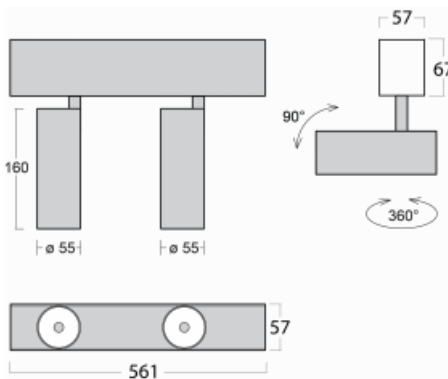

Luminaire

Lina60-S

04S-200U-20GGE/930, S

EPD®

You will appreciate the L-Click system on the Lina60-S luminaire with a direct light distribution, which effectively saves you both time and money. How? The module simply clicks into the profile, so a lot of work is saved during assembly. This solution also prevents the direct touch of the LED technology and lengthens its operating life. The Lina60-S lighting system can be assembled creating endless lines and a big variety of shapes. In addition to great power output, the luminaire also has a great price. It will find its use in commercial, social and public spaces.

Technical drawing

Type of installation	Recessed, Surface, Wall mounted, Suspended
Light distribution	Direct
Luminaire shape	Linear
Colour of the luminaires	Silver
Material	Aluminium
Lifetime	L80/B20 50 000 hours
Warranty	5 years
Description of luminaires	Luminaire recessed/surface/wall mounted/suspended
Dimensions	561 mm × 57 mm × 67 mm
Light source	LED MODUL
Type of optical system	Reflector
Luminous flux*	1650 lm
Colour Temperature	3000 K warm white
Luminous efficacy	83 lm/W
MacAdam Light source	3
Colour rendering index	90
Beam angle	27°
UGR max. X=4H Y=8H, $\rho=70,50,20$	21.8