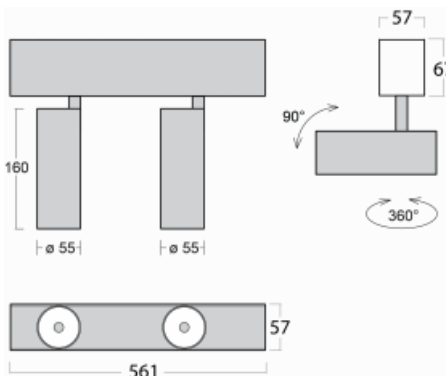

Luminaire

Lina60-S

04S-200U-20GGE/930, B

EPD®

You will appreciate the L-Click system on the Lina60-S luminaire with a direct light distribution, which effectively saves you both time and money. How? The module simply clicks into the profile, so a lot of work is saved during assembly. This solution also prevents the direct touch of the LED technology and lengthens its operating life. The Lina60-S lighting system can be assembled creating endless lines and a big variety of shapes. In addition to great power output, the luminaire also has a great price. It will find its use in commercial, social and public spaces.

Technical drawing

Type of installation	Recessed, Surface, Wall mounted, Suspended
Light distribution	Direct
Luminaire shape	Linear
Colour of the luminaires	Black
Material	Aluminium
Lifetime	L80/B20 50 000 hours
Warranty	60 months
Description of luminaires	Luminaire recessed/surface/wall mounted/suspended
Dimensions	561 mm × 57 mm × 67 mm
Light source	LED MODUL
Type of optical system	Reflector
Luminous flux	1650 lm ± 10 %
Colour Temperature	3000 K warm white
Luminous efficacy	83 lm/W
MacAdam Light source	3
Colour rendering index	90
Beam angle	27°
UGR max. X=4H Y=8H, $\rho=70,50,20$	21.8