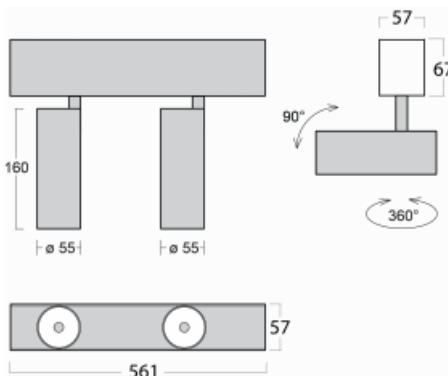

Luminaire

Lina60-S

04S-200U-20GGD/940, W

EPD[®]

You will appreciate the L-Click system on the Lina60-S luminaire with a direct light distribution, which effectively saves you both time and money. How? The module simply clicks into the profile, so a lot of work is saved during assembly. This solution also prevents the direct touch of the LED technology and lengthens its operating life. The Lina60-S lighting system can be assembled creating endless lines and a big variety of shapes. In addition to great power output, the luminaire also has a great price. It will find its use in commercial, social and public spaces.

Technical drawing

Type of installation	Recessed, Surface, Wall mounted, Suspended
Light distribution	Direct
Luminaire shape	Linear
Colour of the luminaires	White
Material	Aluminium
Lifetime	L80/B20 50 000 hours
Warranty	60 months
Description of luminaires	Luminaire recessed/surface/wall mounted/suspended
Dimensions	561 mm × 57 mm × 67 mm
Light source	LED MODUL
Type of optical system	Reflector
Luminous flux	1750 lm ± 10 %
Colour Temperature	4000 K cool white
Luminous efficacy	88 lm/W
MacAdam Light source	3
Colour rendering index	90
Beam angle	27°
UGR max. X=4H Y=8H, $\rho=70,50,20$	22

Curve

Luminaire power input 40 W ± 10 %

Connection of the luminaires DALI dimmable

Electrical voltage 220-240V

Frequency 50/60Hz

⊕ CE IP 20

Downloads

Installation instructions