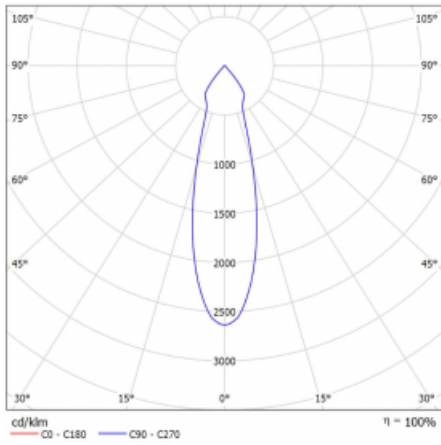

# Lina60-S

04S-200U-20GDE/940, S

EPD®

You will appreciate the L-Click system on the Lina60-S luminaire with a direct light distribution, which effectively saves you both time and money. How? The module simply clicks into the profile, so a lot of work is saved during assembly. This solution also prevents the direct touch of the LED technology and lengthens its operating life. The Lina60-S lighting system can be assembled creating endless lines and a big variety of shapes. In addition to great power output, the luminaire also has a great price. It will find its use in commercial, social and public spaces.

## Technical drawing

Type of installation	Recessed, Surface, Wall mounted, Suspended
Light distribution	Direct
Luminaire shape	Linear
Colour of the luminaires	Silver
Material	Aluminium
Lifetime	L80/B20 50 000 hours
Warranty	60 months
Description of luminaires	Luminaire recessed/surface/wall mounted/suspended
Dimensions	561 mm × 57 mm × 67 mm
Light source	LED MODUL
Type of optical system	Reflector
Luminous flux	1250 lm ± 10 %
Colour Temperature	4000 K cool white
Luminous efficacy	92 lm/W
MacAdam Light source	3
Colour rendering index	90
Beam angle	27°
UGR max. X=4H Y=8H, $\rho=70,50,20$	20.8

## Curve

Luminaire power input 27.2 W  $\pm$  10 %

Connection of the luminaires Electronic ballast non-dimmable

Electrical voltage 220-240V

Frequency 50/60Hz

⊕ CE IP 20