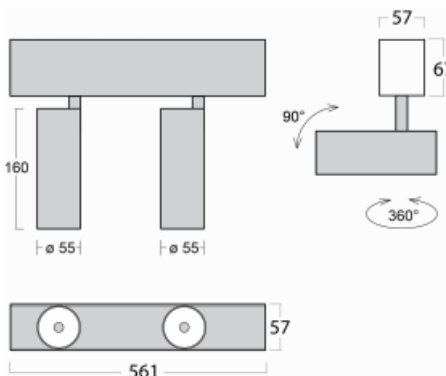

# Lina60-S

04S-200U-20GDE/940, S

EPD®

You will appreciate the L-Click system on the Lina60-S luminaire with a direct light distribution, which effectively saves you both time and money. How? The module simply clicks into the profile, so a lot of work is saved during assembly. This solution also prevents the direct touch of the LED technology and lengthens its operating life. The Lina60-S lighting system can be assembled creating endless lines and a big variety of shapes. In addition to great power output, the luminaire also has a great price. It will find its use in commercial, social and public spaces.

## Technical drawing

Type of installation	Recessed, Surface, Wall mounted, Suspended
Light distribution	Direct
Luminaire shape	Linear
Colour of the luminaires	Silver
Material	Aluminium
Lifetime	L80/B20 50 000 hours
Warranty	60 months
Description of luminaires	Luminaire recessed/surface/wall mounted/suspended
Dimensions	561 mm × 57 mm × 67 mm
Light source	LED MODUL
Type of optical system	Reflector
Luminous flux	1250 lm ± 10 %
Colour Temperature	4000 K cool white
Luminous efficacy	92 lm/W
MacAdam Light source	3
Colour rendering index	90
Beam angle	27°
UGR max. X=4H Y=8H, $\rho=70,50,20$	20.8