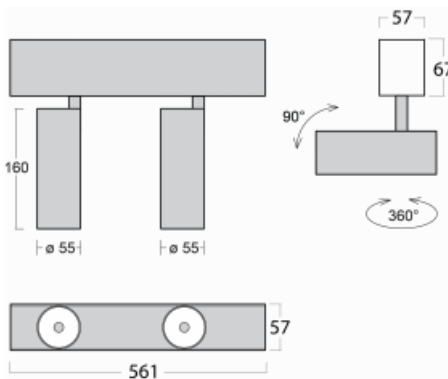

Luminaire

Lina60-S

04S-200U-20GDE/930, S

EPD®

You will appreciate the L-Click system on the Lina60-S luminaire with a direct light distribution, which effectively saves you both time and money. How? The module simply clicks into the profile, so a lot of work is saved during assembly. This solution also prevents the direct touch of the LED technology and lengthens its operating life. The Lina60-S lighting system can be assembled creating endless lines and a big variety of shapes. In addition to great power output, the luminaire also has a great price. It will find its use in commercial, social and public spaces.

Technical drawing

Type of installation Recessed, Surface, Wall mounted, Suspended

Light distribution Direct

Luminaire shape Linear

Colour of the luminaires Silver

Material Aluminium

Lifetime L80/B20 50 000 hours

Warranty 5 years

Description of luminaires Luminaire recessed/surface/wall mounted/suspended

Dimensions 561 mm × 57 mm × 67 mm

Light source LED MODUL

Type of optical system Reflector

Luminous flux* 1200 lm