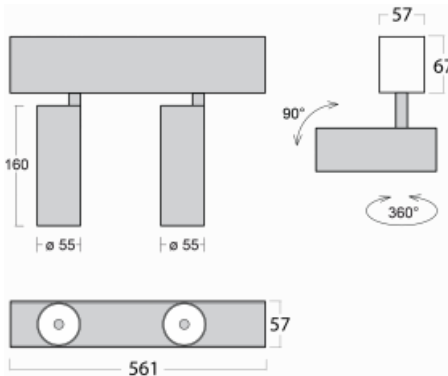

Luminaire

Lina60-S

04S-200U-20GDD/930, W

EPD[®]

You will appreciate the L-Click system on the Lina60-S luminaire with a direct light distribution, which effectively saves you both time and money. How? The module simply clicks into the profile, so a lot of work is saved during assembly. This solution also prevents the direct touch of the LED technology and lengthens its operating life. The Lina60-S lighting system can be assembled creating endless lines and a big variety of shapes. In addition to great power output, the luminaire also has a great price. It will find its use in commercial, social and public spaces.

Technical drawing

Type of installation	Recessed, Surface, Wall mounted, Suspended
----------------------	--

Light distribution	Direct
--------------------	--------

Luminaire shape	Linear
-----------------	--------

Description of luminaires	Luminaire recessed/surface/wall mounted/suspended
---------------------------	---

Dimensions	561 mm × 57 mm × 67 mm
------------	------------------------

Light source	LED MODUL
--------------	-----------