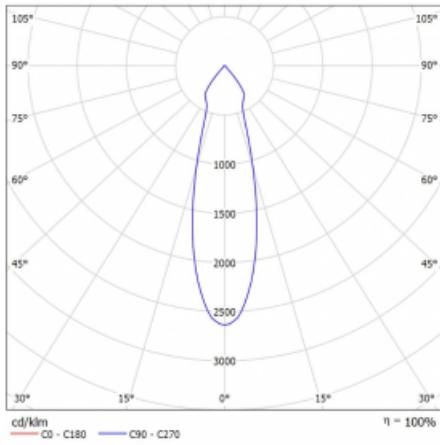

# Lina60-S

04S-200U-20GDD/930, S

EPD®

You will appreciate the L-Click system on the Lina60-S luminaire with a direct light distribution, which effectively saves you both time and money. How? The module simply clicks into the profile, so a lot of work is saved during assembly. This solution also prevents the direct touch of the LED technology and lengthens its operating life. The Lina60-S lighting system can be assembled creating endless lines and a big variety of shapes. In addition to great power output, the luminaire also has a great price. It will find its use in commercial, social and public spaces.

## Technical drawing

Type of installation	Recessed, Surface, Wall mounted, Suspended
Light distribution	Direct
Luminaire shape	Linear
Colour of the luminaires	Silver
Material	Aluminium
Lifetime	L80/B20 50 000 hours
Warranty	60 months
Description of luminaires	Luminaire recessed/surface/wall mounted/suspended
Dimensions	561 mm × 57 mm × 67 mm
Light source	LED MODUL
Type of optical system	Reflector
Luminous flux	1200 lm ± 10 %
Colour Temperature	3000 K warm white
Luminous efficacy	88 lm/W
MacAdam Light source	3
Colour rendering index	90
Beam angle	27°
UGR max. X=4H Y=8H, ρ=70,50,20	20.7

## Curve

Luminaire power input 27.2 W ± 10 %

Connection of the luminaires DALI dimmable

Electrical voltage 220-240V

Frequency 50/60Hz

⊕ CE IP 20