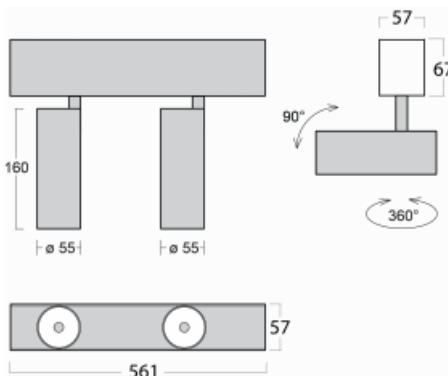

# Lina60-S

04S-200U-20GDD/930, S

EPD®

You will appreciate the L-Click system on the Lina60-S luminaire with a direct light distribution, which effectively saves you both time and money. How? The module simply clicks into the profile, so a lot of work is saved during assembly. This solution also prevents the direct touch of the LED technology and lengthens its operating life. The Lina60-S lighting system can be assembled creating endless lines and a big variety of shapes. In addition to great power output, the luminaire also has a great price. It will find its use in commercial, social and public spaces.

## Technical drawing

Type of installation	Recessed, Surface, Wall mounted, Suspended
Light distribution	Direct
Luminaire shape	Linear
Colour of the luminaires	Silver
Material	Aluminium
Lifetime	L80/B20 50 000 hours
Warranty	60 months
Description of luminaires	Luminaire recessed/surface/wall mounted/suspended
Dimensions	561 mm × 57 mm × 67 mm
Light source	LED MODUL
Type of optical system	Reflector
Luminous flux	1200 lm ± 10 %
Colour Temperature	3000 K warm white
Luminous efficacy	88 lm/W
MacAdam Light source	3
Colour rendering index	90
Beam angle	27°
UGR max. X=4H Y=8H, ρ=70,50,20	20.7