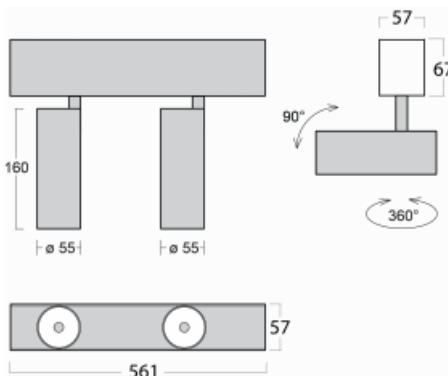

Luminaire

Lina60-S

04S-200U-20GDD/930, S

EPD®

You will appreciate the L-Click system on the Lina60-S luminaire with a direct light distribution, which effectively saves you both time and money. How? The module simply clicks into the profile, so a lot of work is saved during assembly. This solution also prevents the direct touch of the LED technology and lengthens its operating life. The Lina60-S lighting system can be assembled creating endless lines and a big variety of shapes. In addition to great power output, the luminaire also has a great price. It will find its use in commercial, social and public spaces.

Technical drawing

| | |
|--|---|
| Type of installation | Recessed, Surface, Wall mounted, Suspended |
| Light distribution | Direct |
| Luminaire shape | Linear |
| Colour of the luminaires | Silver |
| Material | Aluminium |
| Lifetime | L80/B20 50 000 hours |
| Warranty | 5 years |
| Description of luminaires | Luminaire recessed/surface/wall mounted/suspended |
| Dimensions | 561 mm × 57 mm × 67 mm |
| Light source | LED MODUL |
| Type of optical system | Reflector |
| Luminous flux* | 1200 lm |
| Colour Temperature | 3000 K warm white |
| Luminous efficacy | 88 lm/W |
| MacAdam Light source | 3 |
| Colour rendering index | 90 |
| Beam angle | 27° |
| UGR max. X=4H Y=8H, $\rho=70,50,20$ | 20.7 |

Curve

Luminaire power input* 27.2 W

Connection of the luminaires DALI

Electrical voltage 220-240V

Frequency 50/60Hz

⊕ CE IP 20

*±10 %

Downloads