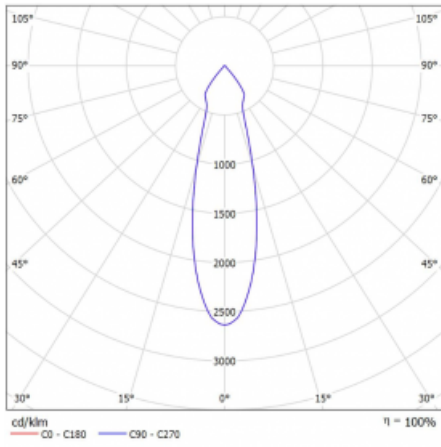

Luminaire

Lina60-S

04S-200U-20GDD/930, S

EPD®

You will appreciate the L-Click system on the Lina60-S luminaire with a direct light distribution, which effectively saves you both time and money. How? The module simply clicks into the profile, so a lot of work is saved during assembly. This solution also prevents the direct touch of the LED technology and lengthens its operating life. The Lina60-S lighting system can be assembled creating endless lines and a big variety of shapes. In addition to great power output, the luminaire also has a great price. It will find its use in commercial, social and public spaces.

Technical drawing

| | |
|--|---|
| Type of installation | Recessed, Surface, Wall mounted, Suspended |
| Light distribution | Direct |
| Luminaire shape | Linear |
| Colour of the luminaires | Silver |
| Material | Aluminium |
| Lifetime | L80/B20 50 000 hours |
| Warranty | 5 years |
| Description of luminaires | Luminaire recessed/surface/wall mounted/suspended |
| Dimensions | 561 mm × 57 mm × 67 mm |
| Light source | LED MODUL |
| Type of optical system | Reflector |
| Luminous flux* | 1200 lm |
| Colour Temperature | 3000 K warm white |
| Luminous efficacy | 88 lm/W |
| MacAdam Light source | 3 |
| Colour rendering index | 90 |
| Beam angle | 27° |
| UGR max. X=4H Y=8H, $\rho=70,50,20$ | 20.7 |

Curve

Luminaire power input* 27.2 W

Connection of the luminaires DALI

Electrical voltage 220-240V

Frequency 50/60Hz

⊕ CE IP 20

*±10 %

Downloads