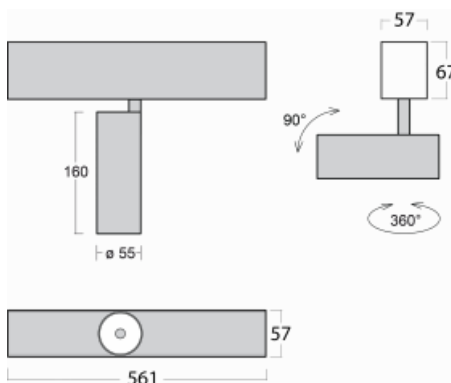

Luminaire

Lina60-S

04S-200U-10GGE/940, W

EPD®

You will appreciate the L-Click system on the Lina60-S luminaire with a direct light distribution, which effectively saves you both time and money. How? The module simply clicks into the profile, so a lot of work is saved during assembly. This solution also prevents the direct touch of the LED technology and lengthens its operating life. The Lina60-S lighting system can be assembled creating endless lines and a big variety of shapes. In addition to great power output, the luminaire also has a great price. It will find its use in commercial, social and public spaces.

Technical drawing

Type of installation	Recessed, Surface, Wall mounted, Suspended
Light distribution	Direct
Luminaire shape	Linear
Colour of the luminaires	White
Material	Aluminium
Lifetime	L80/B20 50 000 hours
Warranty	5 years
Description of luminaires	Luminaire recessed/surface/wall mounted/suspended
Dimensions	561 mm × 57 mm × 67 mm
Light source	LED MODUL
Type of optical system	Reflector
Luminous flux*	1750 lm
Colour Temperature	4000 K cool white
Luminous efficacy	88 lm/W
MacAdam Light source	3
Colour rendering index	90
Beam angle	27°
UGR max. X=4H Y=8H, $\rho=70,50,20$	22

Curve

Luminaire power input* 20 W

Connection of the luminaire ON/OFF

Electrical voltage 220-240V

Frequency 50/60Hz

⊕ CE IP 20

*±10 %

Downloads