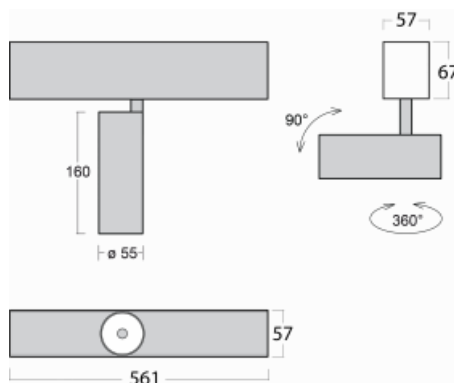

Luminaire

Lina60-S

04S-200U-10GGE/940, B

EPD®

You will appreciate the L-Click system on the Lina60-S luminaire with a direct light distribution, which effectively saves you both time and money. How? The module simply clicks into the profile, so a lot of work is saved during assembly. This solution also prevents the direct touch of the LED technology and lengthens its operating life. The Lina60-S lighting system can be assembled creating endless lines and a big variety of shapes. In addition to great power output, the luminaire also has a great price. It will find its use in commercial, social and public spaces.

Technical drawing

| | |
|-----------------------------------|---|
| Type of installation | Recessed, Surface, Wall mounted, Suspended |
| Light distribution | Direct |
| Luminaire shape | Linear |
| Colour of the luminaires | Black |
| Material | Aluminium |
| Lifetime | L80/B20 50 000 hours |
| Warranty | 60 months |
| Description of luminaires | Luminaire recessed/surface/wall mounted/suspended |
| Dimensions | 561 mm × 57 mm × 67 mm |
| Light source | LED MODUL |
| Type of optical system | Reflector |
| Luminous flux | 1750 lm ± 10 % |
| Colour Temperature | 4000 K cool white |
| Luminous efficacy | 88 lm/W |
| MacAdam Light source | 3 |
| Colour rendering index | 90 |
| Beam angle | 27° |
| UGR max. X=4H Y=8H, ρ=70,50,20 | 22 |