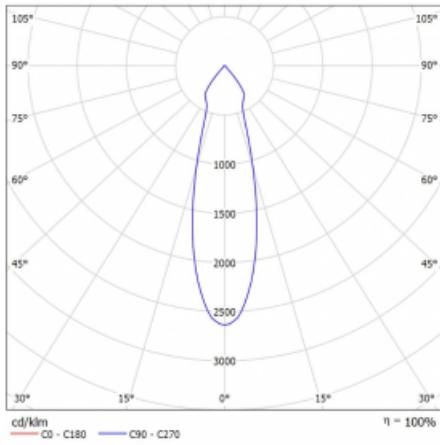

Curve

Luminaire power input* 20 W

Connection of the luminaires ON/OFF

Electrical voltage 220-240V

Frequency 50/60Hz

⊕ CE IP 20

* $\pm 10\%$