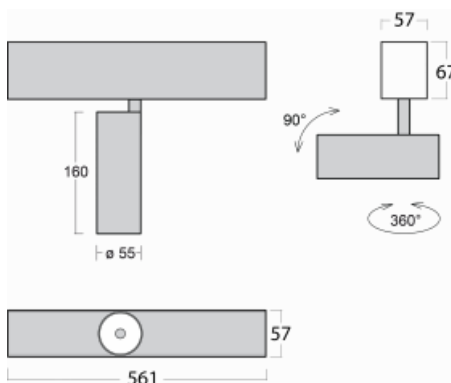

# Lina60-S

04S-200U-10GGE/930, W

EPD®

You will appreciate the L-Click system on the Lina60-S luminaire with a direct light distribution, which effectively saves you both time and money. How? The module simply clicks into the profile, so a lot of work is saved during assembly. This solution also prevents the direct touch of the LED technology and lengthens its operating life. The Lina60-S lighting system can be assembled creating endless lines and a big variety of shapes. In addition to great power output, the luminaire also has a great price. It will find its use in commercial, social and public spaces.

## Technical drawing

Type of installation	Recessed, Surface, Wall mounted, Suspended
Light distribution	Direct
Luminaire shape	Linear
Colour of the luminaires	White
Material	Aluminium
Lifetime	L80/B20 50 000 hours
Warranty	5 years
Description of luminaires	Luminaire recessed/surface/wall mounted/suspended
Dimensions	561 mm × 57 mm × 67 mm
Light source	LED MODUL
Type of optical system	Reflector
Luminous flux*	1650 lm
Colour Temperature	3000 K warm white
Luminous efficacy	83 lm/W
MacAdam Light source	3
Colour rendering index	90
Beam angle	27°
UGR max. X=4H Y=8H, $\rho=70,50,20$	21.8