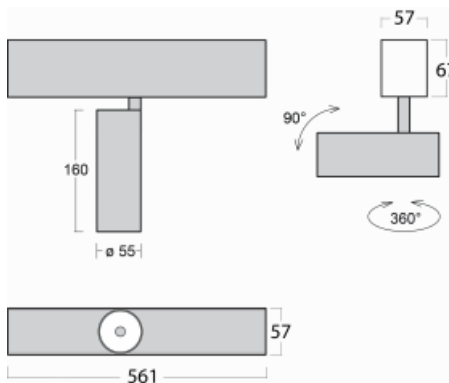

Luminaire

Lina60-S

04S-200U-10GGE/930, W

EPD®

You will appreciate the L-Click system on the Lina60-S luminaire with a direct light distribution, which effectively saves you both time and money. How? The module simply clicks into the profile, so a lot of work is saved during assembly. This solution also prevents the direct touch of the LED technology and lengthens its operating life. The Lina60-S lighting system can be assembled creating endless lines and a big variety of shapes. In addition to great power output, the luminaire also has a great price. It will find its use in commercial, social and public spaces.

Technical drawing

Type of installation	Recessed, Surface, Wall mounted, Suspended
Light distribution	Direct
Luminaire shape	Linear
Colour of the luminaires	White
Material	Aluminium
Lifetime	L80/B20 50 000 hours
Warranty	60 months
Description of luminaires	Luminaire recessed/surface/wall mounted/suspended
Dimensions	561 mm × 57 mm × 67 mm
Light source	LED MODUL
Type of optical system	Reflector
Luminous flux	1650 lm ± 10 %
Colour Temperature	3000 K warm white
Luminous efficacy	83 lm/W
MacAdam Light source	3
Colour rendering index	90
Beam angle	27°
UGR max. X=4H Y=8H, $\rho=70,50,20$	21.8