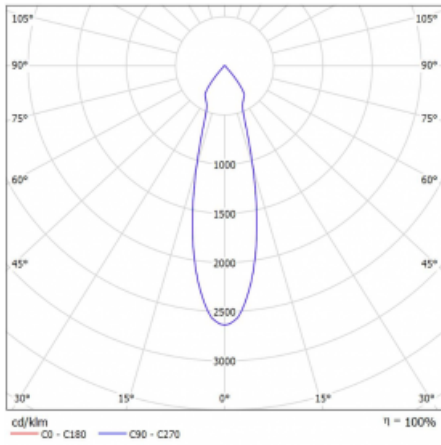

Luminaire

Lina60-S

04S-200U-10GGE/930, S

EPD[®]

You will appreciate the L-Click system on the Lina60-S luminaire with a direct light distribution, which effectively saves you both time and money. How? The module simply clicks into the profile, so a lot of work is saved during assembly. This solution also prevents the direct touch of the LED technology and lengthens its operating life. The Lina60-S lighting system can be assembled creating endless lines and a big variety of shapes. In addition to great power output, the luminaire also has a great price. It will find its use in commercial, social and public spaces.

Technical drawing

Type of installation	Recessed, Surface, Wall mounted, Suspended
Light distribution	Direct
Luminaire shape	Linear
Colour of the luminaires	Silver
Material	Aluminium
Lifetime	L80/B20 50 000 hours
Warranty	5 years
Description of luminaires	Luminaire recessed/surface/wall mounted/suspended
Dimensions	561 mm × 57 mm × 67 mm
Light source	LED MODUL
Type of optical system	Reflector
Luminous flux*	1650 lm
Colour Temperature	3000 K warm white
Luminous efficacy	83 lm/W
MacAdam Light source	3
Colour rendering index	90
Beam angle	27°
UGR max. X=4H Y=8H, $\rho=70,50,20$	21.8

Curve

Luminaire power input* 20 W

Connection of the luminaires ON/OFF

Electrical voltage 220-240V

Frequency 50/60Hz

⊕ CE IP 20

*±10 %

Downloads