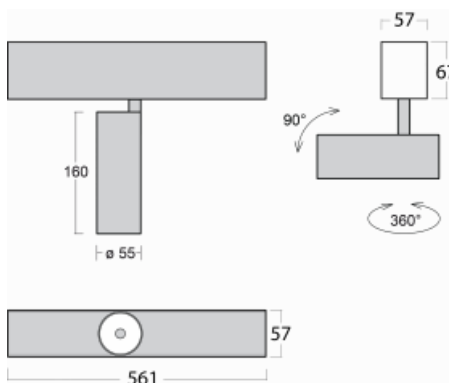

Luminaire

Lina60-S

04S-200U-10GGE/930, S

EPD[®]

You will appreciate the L-Click system on the Lina60-S luminaire with a direct light distribution, which effectively saves you both time and money. How? The module simply clicks into the profile, so a lot of work is saved during assembly. This solution also prevents the direct touch of the LED technology and lengthens its operating life. The Lina60-S lighting system can be assembled creating endless lines and a big variety of shapes. In addition to great power output, the luminaire also has a great price. It will find its use in commercial, social and public spaces.

Technical drawing

Type of installation	Recessed, Surface, Wall mounted, Suspended
Light distribution	Direct
Luminaire shape	Linear
Colour of the luminaires	Silver
Material	Aluminium
Lifetime	L80/B20 50 000 hours
Warranty	5 years
Description of luminaires	Luminaire recessed/surface/wall mounted/suspended
Dimensions	561 mm × 57 mm × 67 mm
Light source	LED MODUL
Type of optical system	Reflector
Luminous flux*	1650 lm
Colour Temperature	3000 K warm white
Luminous efficacy	83 lm/W
MacAdam Light source	3
Colour rendering index	90
Beam angle	27°
UGR max. X=4H Y=8H, $\rho=70,50,20$	21.8