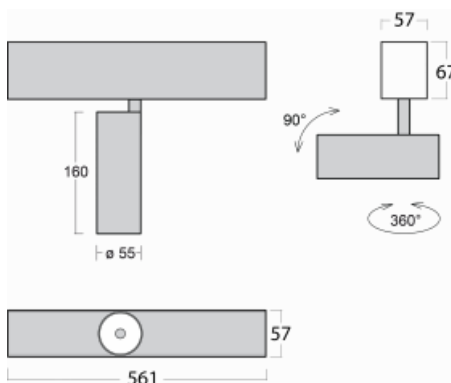

# Lina60-S

04S-200U-10GGE/930, B

EPD®

You will appreciate the L-Click system on the Lina60-S luminaire with a direct light distribution, which effectively saves you both time and money. How? The module simply clicks into the profile, so a lot of work is saved during assembly. This solution also prevents the direct touch of the LED technology and lengthens its operating life. The Lina60-S lighting system can be assembled creating endless lines and a big variety of shapes. In addition to great power output, the luminaire also has a great price. It will find its use in commercial, social and public spaces.

## Technical drawing

Type of installation	Recessed, Surface, Wall mounted, Suspended
Light distribution	Direct
Luminaire shape	Linear
Colour of the luminaires	Black
Material	Aluminium
Lifetime	L80/B20 50 000 hours
Warranty	5 years
Description of luminaires	Luminaire recessed/surface/wall mounted/suspended
Dimensions	561 mm × 57 mm × 67 mm
Light source	LED MODUL
Type of optical system	Reflector
Luminous flux*	1650 lm
Colour Temperature	3000 K warm white
Luminous efficacy	83 lm/W
MacAdam Light source	3
Colour rendering index	90
Beam angle	27°
UGR max. X=4H Y=8H, $\rho=70,50,20$	21.8