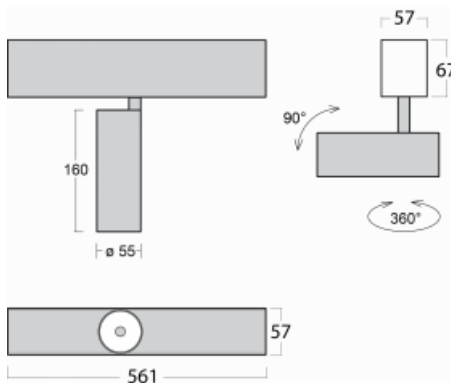

# Lina60-S

04S-200U-10GGE/930, B

EPD®

You will appreciate the L-Click system on the Lina60-S luminaire with a direct light distribution, which effectively saves you both time and money. How? The module simply clicks into the profile, so a lot of work is saved during assembly. This solution also prevents the direct touch of the LED technology and lengthens its operating life. The Lina60-S lighting system can be assembled creating endless lines and a big variety of shapes. In addition to great power output, the luminaire also has a great price. It will find its use in commercial, social and public spaces.

## Technical drawing

Type of installation Recessed, Surface, Wall mounted, Suspended

Light distribution Direct

Luminaire shape Linear

Colour of the luminaires Black

Material Aluminium

Lifetime L80/B20 50 000 hours

Warranty 60 months

Description of luminaires Luminaire recessed/surface/wall mounted/suspended

Dimensions 561 mm × 57 mm × 67 mm

Light source LED MODUL

Type of optical system Reflector

Luminous flux 1650 lm ± 10 %