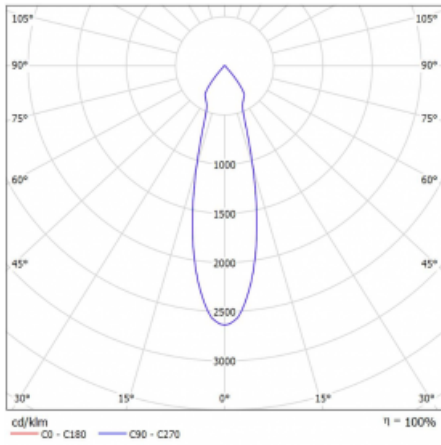

Curve

Luminaire power input 20 W ± 10 %

Connection of the luminaires DALI dimmable

Electrical voltage 220-240V

Frequency 50/60Hz

⊕ CE IP 20