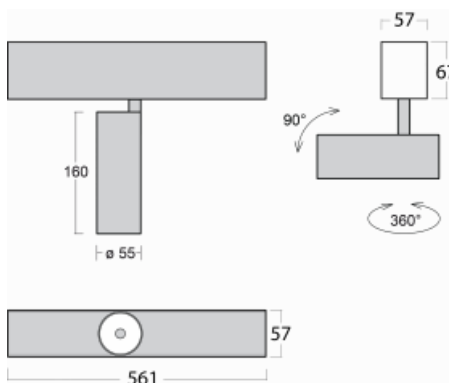

# Lina60-S

04S-200U-10GGD/940, W

**EPD<sup>®</sup>**

You will appreciate the L-Click system on the Lina60-S luminaire with a direct light distribution, which effectively saves you both time and money. How? The module simply clicks into the profile, so a lot of work is saved during assembly. This solution also prevents the direct touch of the LED technology and lengthens its operating life. The Lina60-S lighting system can be assembled creating endless lines and a big variety of shapes. In addition to great power output, the luminaire also has a great price. It will find its use in commercial, social and public spaces.

**Technical drawing**

Type of installation	Recessed, Surface, Wall mounted, Suspended
Light distribution	Direct
Luminaire shape	Linear
Colour of the luminaires	White
Material	Aluminium
Lifetime	L80/B20 50 000 hours
Warranty	60 months
Description of luminaires	Luminaire recessed/surface/wall mounted/suspended
Dimensions	561 mm × 57 mm × 67 mm
Light source	LED MODUL
Type of optical system	Reflector
Luminous flux	1750 lm ± 10 %
Colour Temperature	4000 K cool white
Luminous efficacy	88 lm/W
MacAdam Light source	3
Colour rendering index	90
Beam angle	27°
UGR max. X=4H Y=8H, $\rho=70,50,20$	22