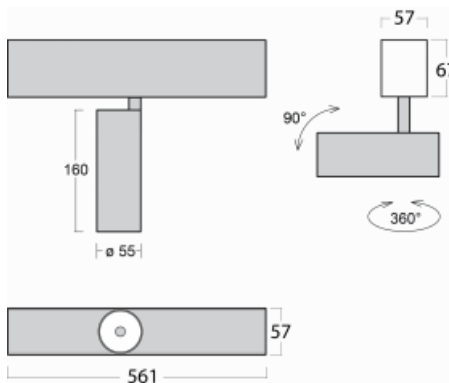

Luminaire

Lina60-S

04S-200U-10GGD/940, W

EPD[®]

You will appreciate the L-Click system on the Lina60-S luminaire with a direct light distribution, which effectively saves you both time and money. How? The module simply clicks into the profile, so a lot of work is saved during assembly. This solution also prevents the direct touch of the LED technology and lengthens its operating life. The Lina60-S lighting system can be assembled creating endless lines and a big variety of shapes. In addition to great power output, the luminaire also has a great price. It will find its use in commercial, social and public spaces.

Technical drawing

Type of installation	Recessed, Surface, Wall mounted, Suspended
Light distribution	Direct
Luminaire shape	Linear
Colour of the luminaires	White
Material	Aluminium
Lifetime	L80/B20 50 000 hours
Warranty	5 years
Description of luminaires	Luminaire recessed/surface/wall mounted/suspended
Dimensions	561 mm × 57 mm × 67 mm
Light source	LED MODUL
Type of optical system	Reflector
Luminous flux*	1750 lm
Colour Temperature	4000 K cool white
Luminous efficacy	88 lm/W
MacAdam Light source	3
Colour rendering index	90
Beam angle	27°
UGR max. X=4H Y=8H, $\rho=70,50,20$	22