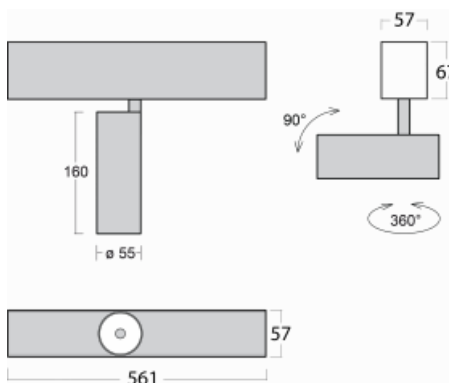

Luminaire

Lina60-S

04S-200U-10GGD/940, S

EPD®

You will appreciate the L-Click system on the Lina60-S luminaire with a direct light distribution, which effectively saves you both time and money. How? The module simply clicks into the profile, so a lot of work is saved during assembly. This solution also prevents the direct touch of the LED technology and lengthens its operating life. The Lina60-S lighting system can be assembled creating endless lines and a big variety of shapes. In addition to great power output, the luminaire also has a great price. It will find its use in commercial, social and public spaces.

Technical drawing

Type of installation	Recessed, Surface, Wall mounted, Suspended
Light distribution	Direct
Luminaire shape	Linear
Colour of the luminaires	Silver
Material	Aluminium
Lifetime	L80/B20 50 000 hours
Warranty	5 years
Description of luminaires	Luminaire recessed/surface/wall mounted/suspended
Dimensions	561 mm × 57 mm × 67 mm
Light source	LED MODUL
Type of optical system	Reflector
Luminous flux*	1750 lm
Colour Temperature	4000 K cool white
Luminous efficacy	88 lm/W
MacAdam Light source	3
Colour rendering index	90
Beam angle	27°
UGR max. X=4H Y=8H, $\rho=70,50,20$	22