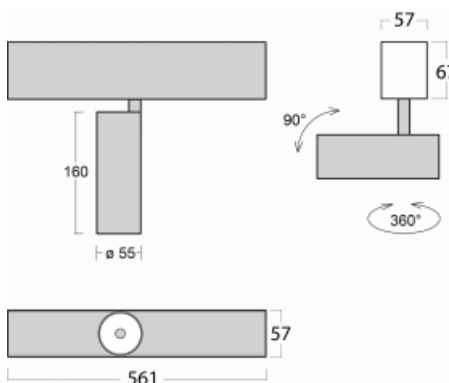

Luminaire

Lina60-S

04S-200U-10GGD/940, B

EPD®

You will appreciate the L-Click system on the Lina60-S luminaire with a direct light distribution, which effectively saves you both time and money. How? The module simply clicks into the profile, so a lot of work is saved during assembly. This solution also prevents the direct touch of the LED technology and lengthens its operating life. The Lina60-S lighting system can be assembled creating endless lines and a big variety of shapes. In addition to great power output, the luminaire also has a great price. It will find its use in commercial, social and public spaces.

Technical drawing

Type of installation	Recessed, Surface, Wall mounted, Suspended
Light distribution	Direct
Luminaire shape	Linear
Colour of the luminaires	Black
Material	Aluminium
Lifetime	L80/B20 50 000 hours
Warranty	60 months
Description of luminaires	Luminaire recessed/surface/wall mounted/suspended
Dimensions	561 mm × 57 mm × 67 mm
Light source	LED MODUL
Type of optical system	Reflector
Luminous flux	1750 lm ± 10 %
Colour Temperature	4000 K cool white
Luminous efficacy	88 lm/W
MacAdam Light source	3
Colour rendering index	90
Beam angle	27°
UGR max. X=4H Y=8H, ρ=70,50,20	22