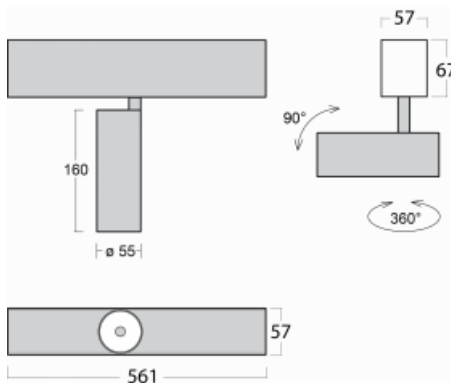

Luminaire

Lina60-S

04S-200U-10GGD/930, W

EPD®

You will appreciate the L-Click system on the Lina60-S luminaire with a direct light distribution, which effectively saves you both time and money. How? The module simply clicks into the profile, so a lot of work is saved during assembly. This solution also prevents the direct touch of the LED technology and lengthens its operating life. The Lina60-S lighting system can be assembled creating endless lines and a big variety of shapes. In addition to great power output, the luminaire also has a great price. It will find its use in commercial, social and public spaces.

Technical drawing

Type of installation	Recessed, Surface, Wall mounted, Suspended
Light distribution	Direct
Luminaire shape	Linear
Colour of the luminaires	White
Material	Aluminium
Lifetime	L80/B20 50 000 hours
Warranty	5 years
Description of luminaires	Luminaire recessed/surface/wall mounted/suspended
Dimensions	561 mm × 57 mm × 67 mm
Light source	LED MODUL
Type of optical system	Reflector
Luminous flux*	1650 lm
Colour Temperature	3000 K warm white
Luminous efficacy	83 lm/W
MacAdam Light source	3
Colour rendering index	90
Beam angle	27°
UGR max. X=4H Y=8H, $\rho=70,50,20$	21.8