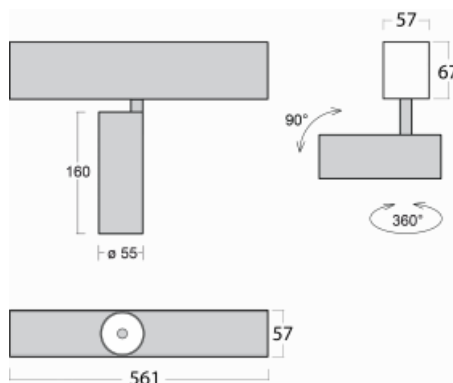

# Lina60-S

04S-200U-10GGD/930, W

EPD®

You will appreciate the L-Click system on the Lina60-S luminaire with a direct light distribution, which effectively saves you both time and money. How? The module simply clicks into the profile, so a lot of work is saved during assembly. This solution also prevents the direct touch of the LED technology and lengthens its operating life. The Lina60-S lighting system can be assembled creating endless lines and a big variety of shapes. In addition to great power output, the luminaire also has a great price. It will find its use in commercial, social and public spaces.

## Technical drawing

Type of installation Recessed, Surface, Wall mounted, Suspended

Light distribution Direct

Luminaire shape Linear

Colour of the luminaires White

Material Aluminium

Lifetime L80/B20 50 000 hours

Warranty 60 months

Description of luminaires Luminaire recessed/surface/wall mounted/suspended

Dimensions 561 mm × 57 mm × 67 mm

Light source LED MODUL

Type of optical system Reflector

Luminous flux 1650 lm ± 10 %