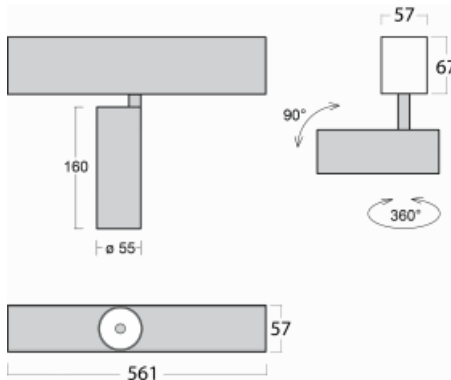

# Lina60-S

04S-200U-10GGD/930, S

**EPD<sup>®</sup>**

You will appreciate the L-Click system on the Lina60-S luminaire with a direct light distribution, which effectively saves you both time and money. How? The module simply clicks into the profile, so a lot of work is saved during assembly. This solution also prevents the direct touch of the LED technology and lengthens its operating life. The Lina60-S lighting system can be assembled creating endless lines and a big variety of shapes. In addition to great power output, the luminaire also has a great price. It will find its use in commercial, social and public spaces.

**Technical drawing**

Type of installation	Recessed, Surface, Wall mounted, Suspended
Light distribution	Direct
Luminaire shape	Linear
Colour of the luminaires	Silver
Material	Aluminium
Lifetime	L80/B20 50 000 hours
Warranty	5 years
Description of luminaires	Luminaire recessed/surface/wall mounted/suspended
Dimensions	561 mm × 57 mm × 67 mm
Light source	LED MODUL
Type of optical system	Reflector
Luminous flux*	1650 lm
Colour Temperature	3000 K warm white
Luminous efficacy	83 lm/W
MacAdam Light source	3
Colour rendering index	90
Beam angle	27°
UGR max. X=4H Y=8H, $\rho=70,50,20$	21.8