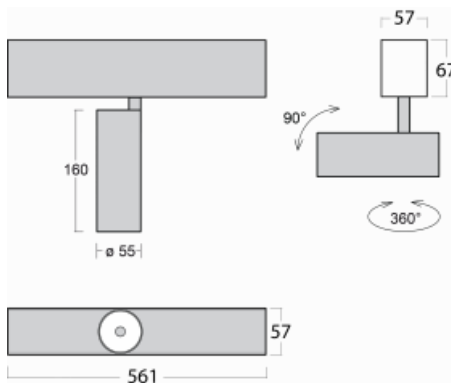

# Lina60-S

04S-200U-10GDE/940, W

EPD®

You will appreciate the L-Click system on the Lina60-S luminaire with a direct light distribution, which effectively saves you both time and money. How? The module simply clicks into the profile, so a lot of work is saved during assembly. This solution also prevents the direct touch of the LED technology and lengthens its operating life. The Lina60-S lighting system can be assembled creating endless lines and a big variety of shapes. In addition to great power output, the luminaire also has a great price. It will find its use in commercial, social and public spaces.

## Technical drawing

Type of installation	Recessed, Surface, Wall mounted, Suspended
Light distribution	Direct
Luminaire shape	Linear
Colour of the luminaires	White
Material	Aluminium
Lifetime	L80/B20 50 000 hours
Warranty	5 years
Description of luminaires	Luminaire recessed/surface/wall mounted/suspended
Dimensions	561 mm × 57 mm × 67 mm
Light source	LED MODUL
Type of optical system	Reflector
Luminous flux*	1250 lm
Colour Temperature	4000 K cool white
Luminous efficacy	92 lm/W
MacAdam Light source	3
Colour rendering index	90
Beam angle	27°
UGR max. X=4H Y=8H, $\rho=70,50,20$	20.8