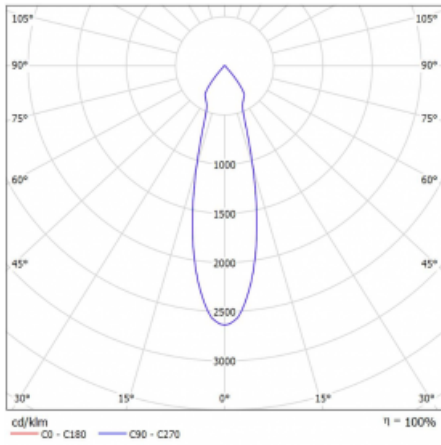

# Lina60-S

04S-200U-10GDE/940, W

EPD®

You will appreciate the L-Click system on the Lina60-S luminaire with a direct light distribution, which effectively saves you both time and money. How? The module simply clicks into the profile, so a lot of work is saved during assembly. This solution also prevents the direct touch of the LED technology and lengthens its operating life. The Lina60-S lighting system can be assembled creating endless lines and a big variety of shapes. In addition to great power output, the luminaire also has a great price. It will find its use in commercial, social and public spaces.

## Technical drawing

Type of installation	Recessed, Surface, Wall mounted, Suspended
Light distribution	Direct
Luminaire shape	Linear
Colour of the luminaires	White
Material	Aluminium
Lifetime	L80/B20 50 000 hours
Warranty	5 years
Description of luminaires	Luminaire recessed/surface/wall mounted/suspended
Dimensions	561 mm × 57 mm × 67 mm
Light source	LED MODUL
Type of optical system	Reflector
Luminous flux*	1250 lm
Colour Temperature	4000 K cool white
Luminous efficacy	92 lm/W
MacAdam Light source	3
Colour rendering index	90
Beam angle	27°
UGR max. X=4H Y=8H, $\rho=70,50,20$	20.8

## Curve

Luminaire power input\* 13.6 W

Connection of the luminaires ON/OFF

Electrical voltage 220-240V

Frequency 50/60Hz

⊕ CE IP 20

\* $\pm 10\%$