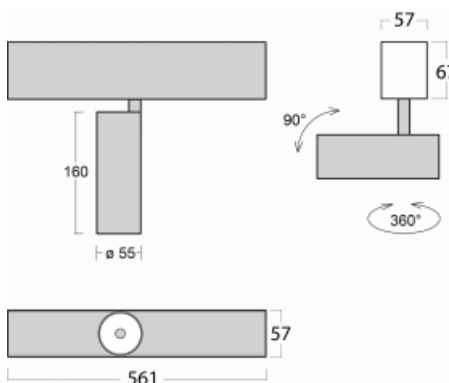

Luminaire

Lina60-S

04S-200U-10GDE/940, W

EPD®

You will appreciate the L-Click system on the Lina60-S luminaire with a direct light distribution, which effectively saves you both time and money. How? The module simply clicks into the profile, so a lot of work is saved during assembly. This solution also prevents the direct touch of the LED technology and lengthens its operating life. The Lina60-S lighting system can be assembled creating endless lines and a big variety of shapes. In addition to great power output, the luminaire also has a great price. It will find its use in commercial, social and public spaces.

Technical drawing

Type of installation	Recessed, Surface, Wall mounted, Suspended
Light distribution	Direct
Luminaire shape	Linear
Colour of the luminaires	White
Material	Aluminium
Lifetime	L80/B20 50 000 hours
Warranty	60 months
Description of luminaires	Luminaire recessed/surface/wall mounted/suspended
Dimensions	561 mm × 57 mm × 67 mm
Light source	LED MODUL
Type of optical system	Reflector
Luminous flux	1250 lm ± 10 %
Colour Temperature	4000 K cool white
Luminous efficacy	92 lm/W
MacAdam Light source	3
Colour rendering index	90
Beam angle	27°
UGR max. X=4H Y=8H, $\rho=70,50,20$	20.8