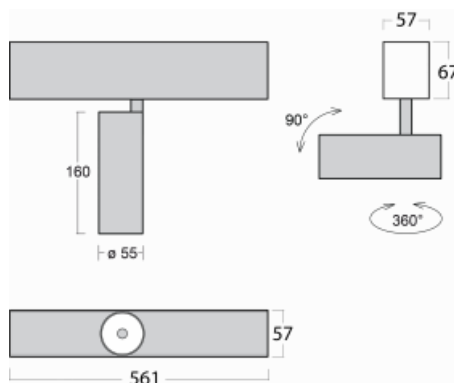

Luminaire

Lina60-S

04S-200U-10GDE/940, S

EPD®

You will appreciate the L-Click system on the Lina60-S luminaire with a direct light distribution, which effectively saves you both time and money. How? The module simply clicks into the profile, so a lot of work is saved during assembly. This solution also prevents the direct touch of the LED technology and lengthens its operating life. The Lina60-S lighting system can be assembled creating endless lines and a big variety of shapes. In addition to great power output, the luminaire also has a great price. It will find its use in commercial, social and public spaces.

Technical drawing

Type of installation	Recessed, Surface, Wall mounted, Suspended
Light distribution	Direct
Luminaire shape	Linear
Colour of the luminaires	Silver
Material	Aluminium
Lifetime	L80/B20 50 000 hours
Warranty	60 months
Description of luminaires	Luminaire recessed/surface/wall mounted/suspended
Dimensions	561 mm × 57 mm × 67 mm
Light source	LED MODUL
Type of optical system	Reflector
Luminous flux	1250 lm ± 10 %
Colour Temperature	4000 K cool white
Luminous efficacy	92 lm/W
MacAdam Light source	3
Colour rendering index	90
Beam angle	27°
UGR max. X=4H Y=8H, $\rho=70,50,20$	20.8

Curve

Luminaire power input 13.6 W \pm 10 %

Connection of the luminaires Electronic ballast non-dimmable

Electrical voltage 220-240V

Frequency 50/60Hz

  IP 20

Downloads

Installation instructions