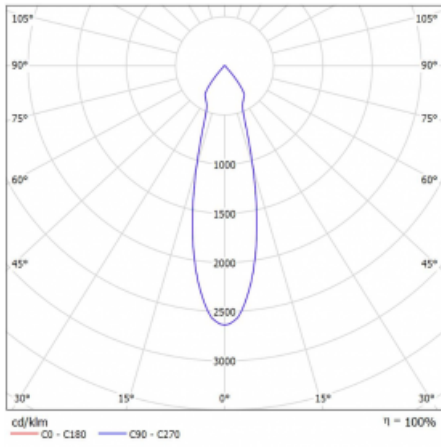

Curve

Luminaire power input 13.6 W $\pm$ 10 %

Connection of the luminaires Electronic ballast non-dimmable

Electrical voltage 220-240V

Frequency 50/60Hz

⊕ CE IP 20