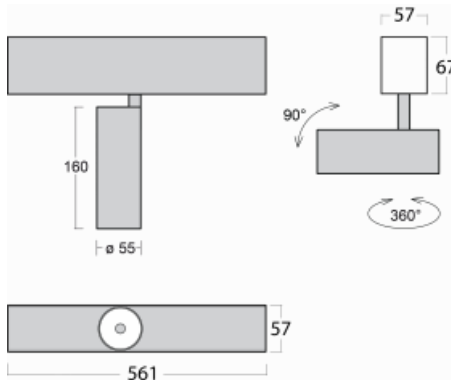

# Lina60-S

04S-200U-10GDE/930, B

**EPD<sup>®</sup>**

You will appreciate the L-Click system on the Lina60-S luminaire with a direct light distribution, which effectively saves you both time and money. How? The module simply clicks into the profile, so a lot of work is saved during assembly. This solution also prevents the direct touch of the LED technology and lengthens its operating life. The Lina60-S lighting system can be assembled creating endless lines and a big variety of shapes. In addition to great power output, the luminaire also has a great price. It will find its use in commercial, social and public spaces.

**Technical drawing**

Type of installation	Recessed, Surface, Wall mounted, Suspended
Light distribution	Direct
Luminaire shape	Linear
Colour of the luminaires	Black
Material	Aluminium
Lifetime	L80/B20 50 000 hours
Warranty	5 years
Description of luminaires	Luminaire recessed/surface/wall mounted/suspended
Dimensions	561 mm × 57 mm × 67 mm
Light source	LED MODUL
Type of optical system	Reflector
Luminous flux*	1200 lm
Colour Temperature	3000 K warm white
Luminous efficacy	88 lm/W
MacAdam Light source	3
Colour rendering index	90
Beam angle	27°
UGR max. X=4H Y=8H, $\rho=70,50,20$	20.7