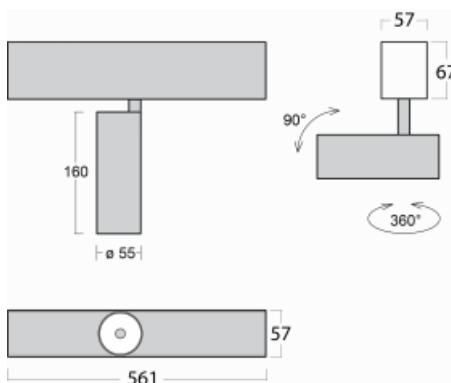

Luminaire

Lina60-S

04S-200U-10GDD/940, W

EPD®

You will appreciate the L-Click system on the Lina60-S luminaire with a direct light distribution, which effectively saves you both time and money. How? The module simply clicks into the profile, so a lot of work is saved during assembly. This solution also prevents the direct touch of the LED technology and lengthens its operating life. The Lina60-S lighting system can be assembled creating endless lines and a big variety of shapes. In addition to great power output, the luminaire also has a great price. It will find its use in commercial, social and public spaces.

Technical drawing

Type of installation	Recessed, Surface, Wall mounted, Suspended
Light distribution	Direct
Luminaire shape	Linear
Colour of the luminaires	White
Material	Aluminium
Lifetime	L80/B20 50 000 hours
Warranty	5 years
Description of luminaires	Luminaire recessed/surface/wall mounted/suspended
Dimensions	561 mm × 57 mm × 67 mm
Light source	LED MODUL
Type of optical system	Reflector
Luminous flux*	1250 lm
Colour Temperature	4000 K cool white
Luminous efficacy	92 lm/W
MacAdam Light source	3
Colour rendering index	90
Beam angle	27°
UGR max. X=4H Y=8H, $\rho=70,50,20$	20.8

Curve

Luminaire power input* 13.6 W

Connection of the luminaires DALI

Electrical voltage 220-240V

Frequency 50/60Hz

⊕ CE IP 20

*±10 %

Downloads