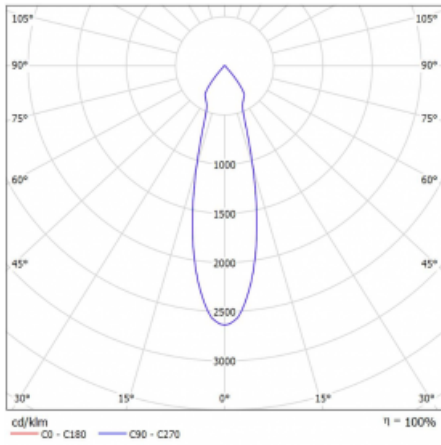

Luminaire

Lina60-S

04S-200U-10GDD/940, W

EPD®

You will appreciate the L-Click system on the Lina60-S luminaire with a direct light distribution, which effectively saves you both time and money. How? The module simply clicks into the profile, so a lot of work is saved during assembly. This solution also prevents the direct touch of the LED technology and lengthens its operating life. The Lina60-S lighting system can be assembled creating endless lines and a big variety of shapes. In addition to great power output, the luminaire also has a great price. It will find its use in commercial, social and public spaces.

Technical drawing

Type of installation	Recessed, Surface, Wall mounted, Suspended
Light distribution	Direct
Luminaire shape	Linear
Colour of the luminaires	White
Material	Aluminium
Lifetime	L80/B20 50 000 hours
Warranty	5 years
Description of luminaires	Luminaire recessed/surface/wall mounted/suspended
Dimensions	561 mm × 57 mm × 67 mm
Light source	LED MODUL
Type of optical system	Reflector
Luminous flux*	1250 lm
Colour Temperature	4000 K cool white
Luminous efficacy	92 lm/W
MacAdam Light source	3
Colour rendering index	90
Beam angle	27°
UGR max. X=4H Y=8H, $\rho=70,50,20$	20.8

Curve

Luminaire power input* 13.6 W

Connection of the luminaires DALI

Electrical voltage 220-240V

Frequency 50/60Hz

⊕ CE IP 20

*±10 %

Downloads