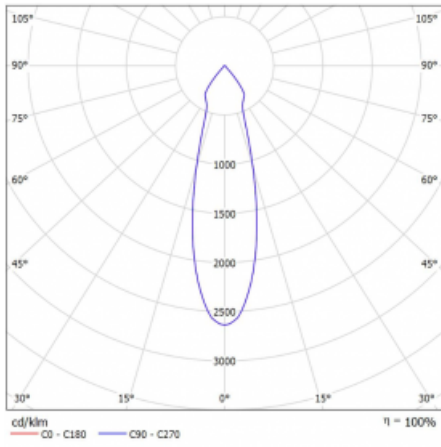

Luminaire

Lina60-S

04S-200U-10GDD/940, S

EPD[®]

You will appreciate the L-Click system on the Lina60-S luminaire with a direct light distribution, which effectively saves you both time and money. How? The module simply clicks into the profile, so a lot of work is saved during assembly. This solution also prevents the direct touch of the LED technology and lengthens its operating life. The Lina60-S lighting system can be assembled creating endless lines and a big variety of shapes. In addition to great power output, the luminaire also has a great price. It will find its use in commercial, social and public spaces.

Technical drawing

Type of installation	Recessed, Surface, Wall mounted, Suspended
Light distribution	Direct
Luminaire shape	Linear
Colour of the luminaires	Silver
Material	Aluminium
Lifetime	L80/B20 50 000 hours
Warranty	5 years
Description of luminaires	Luminaire recessed/surface/wall mounted/suspended
Dimensions	561 mm × 57 mm × 67 mm
Light source	LED MODUL
Type of optical system	Reflector
Luminous flux*	1250 lm
Colour Temperature	4000 K cool white
Luminous efficacy	92 lm/W
MacAdam Light source	3
Colour rendering index	90
Beam angle	27°
UGR max. X=4H Y=8H, $\rho=70,50,20$	20.8

Curve

Luminaire power input* 13.6 W

Connection of the luminaires DALI

Electrical voltage 220-240V

Frequency 50/60Hz

⊕ CE IP 20

*±10 %

Downloads