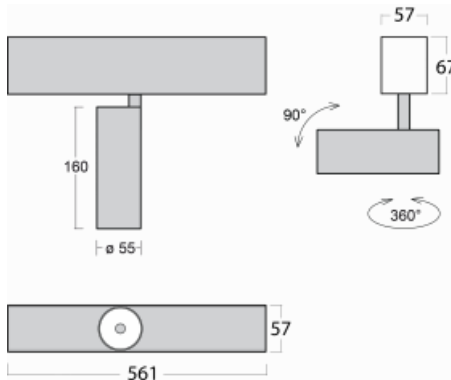

Luminaire

Lina60-S

04S-200U-10GDD/940, S

EPD[®]

You will appreciate the L-Click system on the Lina60-S luminaire with a direct light distribution, which effectively saves you both time and money. How? The module simply clicks into the profile, so a lot of work is saved during assembly. This solution also prevents the direct touch of the LED technology and lengthens its operating life. The Lina60-S lighting system can be assembled creating endless lines and a big variety of shapes. In addition to great power output, the luminaire also has a great price. It will find its use in commercial, social and public spaces.

Technical drawing

Type of installation	Recessed, Surface, Wall mounted, Suspended
Light distribution	Direct
Luminaire shape	Linear
Colour of the luminaires	Silver
Material	Aluminium
Lifetime	L80/B20 50 000 hours
Warranty	5 years
Description of luminaires	Luminaire recessed/surface/wall mounted/suspended
Dimensions	561 mm × 57 mm × 67 mm
Light source	LED MODUL
Type of optical system	Reflector
Luminous flux*	1250 lm
Colour Temperature	4000 K cool white
Luminous efficacy	92 lm/W
MacAdam Light source	3
Colour rendering index	90
Beam angle	27°
UGR max. X=4H Y=8H, $\rho=70,50,20$	20.8

Curve

Luminaire power input* 13.6 W

Connection of the luminaires DALI

Electrical voltage 220-240V

Frequency 50/60Hz

⊕ CE IP 20

*±10 %

Downloads