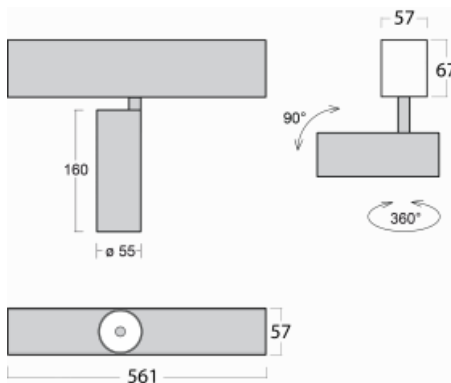

Luminaire

Lina60-S

04S-200U-10GDD/940, S

EPD®

You will appreciate the L-Click system on the Lina60-S luminaire with a direct light distribution, which effectively saves you both time and money. How? The module simply clicks into the profile, so a lot of work is saved during assembly. This solution also prevents the direct touch of the LED technology and lengthens its operating life. The Lina60-S lighting system can be assembled creating endless lines and a big variety of shapes. In addition to great power output, the luminaire also has a great price. It will find its use in commercial, social and public spaces.

Technical drawing

Type of installation	Recessed, Surface, Wall mounted, Suspended
Light distribution	Direct
Luminaire shape	Linear
Colour of the luminaires	Silver
Material	Aluminium
Lifetime	L80/B20 50 000 hours
Warranty	5 years
Description of luminaires	Luminaire recessed/surface/wall mounted/suspended
Dimensions	561 mm × 57 mm × 67 mm
Light source	LED MODUL
Type of optical system	Reflector
Luminous flux	1250 lm ± 10 %
Colour Temperature	4000 K cool white
Luminous efficacy	92 lm/W
MacAdam Light source	3
Colour rendering index	90
Beam angle	27°
UGR max. X=4H Y=8H, $\rho=70,50,20$	20.8

Curve

Luminaire power input 13.6 W ± 10 %

Connection of the luminaires DALI dimmable

Electrical voltage 220-240V

Frequency 50/60Hz

⊕ CE IP 20

Downloads

Installation instructions