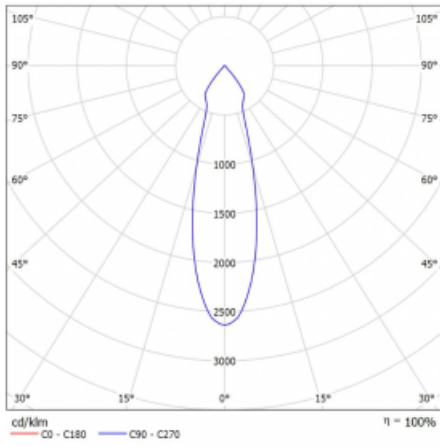

Luminaire

Lina60-S

04S-200U-10GDD/940, S

EPD®

You will appreciate the L-Click system on the Lina60-S luminaire with a direct light distribution, which effectively saves you both time and money. How? The module simply clicks into the profile, so a lot of work is saved during assembly. This solution also prevents the direct touch of the LED technology and lengthens its operating life. The Lina60-S lighting system can be assembled creating endless lines and a big variety of shapes. In addition to great power output, the luminaire also has a great price. It will find its use in commercial, social and public spaces.

Technical drawing

Type of installation	Recessed, Surface, Wall mounted, Suspended
Light distribution	Direct
Luminaire shape	Linear
Colour of the luminaires	Silver
Material	Aluminium
Lifetime	L80/B20 50 000 hours
Warranty	5 years
Description of luminaires	Luminaire recessed/surface/wall mounted/suspended
Dimensions	561 mm × 57 mm × 67 mm
Light source	LED MODUL
Type of optical system	Reflector
Luminous flux	1250 lm ± 10 %
Colour Temperature	4000 K cool white
Luminous efficacy	92 lm/W
MacAdam Light source	3
Colour rendering index	90
Beam angle	27°
UGR max. X=4H Y=8H, $\rho=70,50,20$	20.8

Curve

Luminaire power input 13.6 W ± 10 %

Connection of the luminaires DALI dimmable

Electrical voltage 220-240V

Frequency 50/60Hz

⊕ CE IP 20

Downloads

Installation instructions