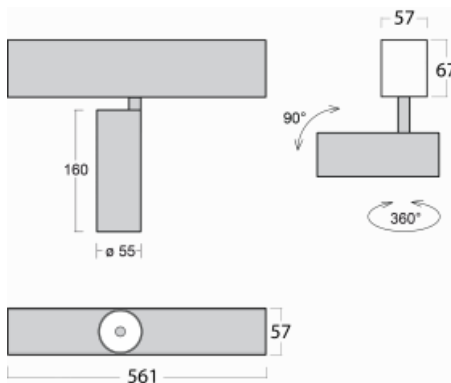

# Lina60-S

04S-200U-10GDD/940, B

EPD®

You will appreciate the L-Click system on the Lina60-S luminaire with a direct light distribution, which effectively saves you both time and money. How? The module simply clicks into the profile, so a lot of work is saved during assembly. This solution also prevents the direct touch of the LED technology and lengthens its operating life. The Lina60-S lighting system can be assembled creating endless lines and a big variety of shapes. In addition to great power output, the luminaire also has a great price. It will find its use in commercial, social and public spaces.

## Technical drawing

Type of installation	Recessed, Surface, Wall mounted, Suspended
Light distribution	Direct
Luminaire shape	Linear
Colour of the luminaires	Black
Material	Aluminium
Lifetime	L80/B20 50 000 hours
Warranty	60 months
Description of luminaires	Luminaire recessed/surface/wall mounted/suspended
Dimensions	561 mm × 57 mm × 67 mm
Light source	LED MODUL
Type of optical system	Reflector
Luminous flux	1250 lm ± 10 %
Colour Temperature	4000 K cool white
Luminous efficacy	92 lm/W
MacAdam Light source	3
Colour rendering index	90
Beam angle	27°
UGR max. X=4H Y=8H, $\rho=70,50,20$	20.8