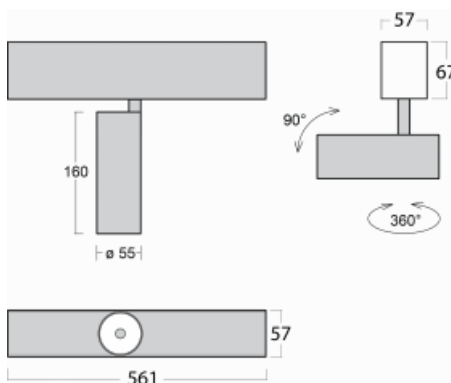

Luminaire

Lina60-S

04S-200U-10GDD/930, W

EPD®

You will appreciate the L-Click system on the Lina60-S luminaire with a direct light distribution, which effectively saves you both time and money. How? The module simply clicks into the profile, so a lot of work is saved during assembly. This solution also prevents the direct touch of the LED technology and lengthens its operating life. The Lina60-S lighting system can be assembled creating endless lines and a big variety of shapes. In addition to great power output, the luminaire also has a great price. It will find its use in commercial, social and public spaces.

Technical drawing

Type of installation	Recessed, Surface, Wall mounted, Suspended
Light distribution	Direct
Luminaire shape	Linear
Colour of the luminaires	White
Material	Aluminium
Lifetime	L80/B20 50 000 hours
Warranty	5 years
Description of luminaires	Luminaire recessed/surface/wall mounted/suspended
Dimensions	561 mm × 57 mm × 67 mm
Weight	2.3 kg
Light source	LED MODUL
Type of optical system	Reflector
Luminous flux*	1200 lm
Colour Temperature	3000 K warm white
Luminous efficacy	88 lm/W
MacAdam Light source	3
Colour rendering index	90
Beam angle	27°
UGR max. X=4H Y=8H, $\rho=70,50,20$	20.7

Curve

Luminaire power input* 13.6 W

Connection of the luminaires DALI

Electrical voltage 220-240V

Frequency 50/60Hz

⊕ CE IP 20

*±10 %

Downloads