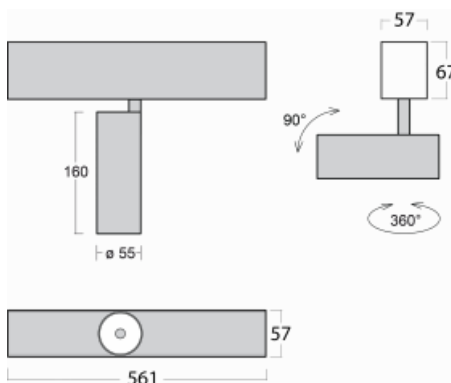

Luminaire

Lina60-S

04S-200U-10GDD/930, S

EPD®

You will appreciate the L-Click system on the Lina60-S luminaire with a direct light distribution, which effectively saves you both time and money. How? The module simply clicks into the profile, so a lot of work is saved during assembly. This solution also prevents the direct touch of the LED technology and lengthens its operating life. The Lina60-S lighting system can be assembled creating endless lines and a big variety of shapes. In addition to great power output, the luminaire also has a great price. It will find its use in commercial, social and public spaces.

Technical drawing

Type of installation	Recessed, Surface, Wall mounted, Suspended
Light distribution	Direct
Luminaire shape	Linear
Colour of the luminaires	Silver
Material	Aluminium
Lifetime	L80/B20 50 000 hours
Warranty	60 months
Description of luminaires	Luminaire recessed/surface/wall mounted/suspended
Dimensions	561 mm × 57 mm × 67 mm
Weight	2.3 kg
Light source	LED MODUL
Type of optical system	Reflector
Luminous flux	1200 lm ± 10 %
Colour Temperature	3000 K warm white
Luminous efficacy	88 lm/W
MacAdam Light source	3
Colour rendering index	90
Beam angle	27°
UGR max. X=4H Y=8H, ρ=70,50,20	20.7

Curve

Luminaire power input 13.6 W \pm 10 %

Connection of the luminaires DALI dimmable

Electrical voltage 220-240V

Frequency 50/60Hz

⊕ CE IP 20

Downloads

Installation instructions