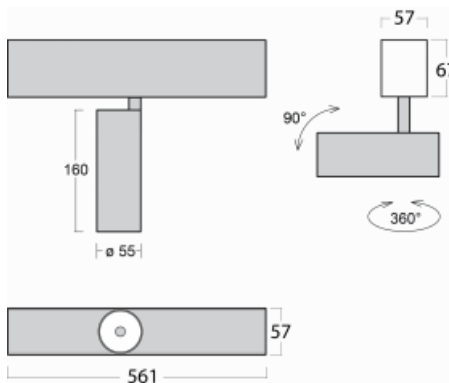

# Lina60-S

04S-200U-10GDD/930, B

**EPD<sup>®</sup>**

You will appreciate the L-Click system on the Lina60-S luminaire with a direct light distribution, which effectively saves you both time and money. How? The module simply clicks into the profile, so a lot of work is saved during assembly. This solution also prevents the direct touch of the LED technology and lengthens its operating life. The Lina60-S lighting system can be assembled creating endless lines and a big variety of shapes. In addition to great power output, the luminaire also has a great price. It will find its use in commercial, social and public spaces.

**Technical drawing**

Type of installation	Recessed, Surface, Wall mounted, Suspended
Light distribution	Direct
Luminaire shape	Linear
Colour of the luminaires	Black
Material	Aluminium
Lifetime	L80/B20 50 000 hours
Warranty	5 years
Description of luminaires	Luminaire recessed/surface/wall mounted/suspended
Dimensions	561 mm × 57 mm × 67 mm
Weight	2.3 kg
Light source	LED MODUL
Type of optical system	Reflector
Luminous flux*	1200 lm
Colour Temperature	3000 K warm white
Luminous efficacy	88 lm/W
MacAdam Light source	3
Colour rendering index	90
Beam angle	27°
UGR max. X=4H Y=8H, ρ=70,50,20	20.7