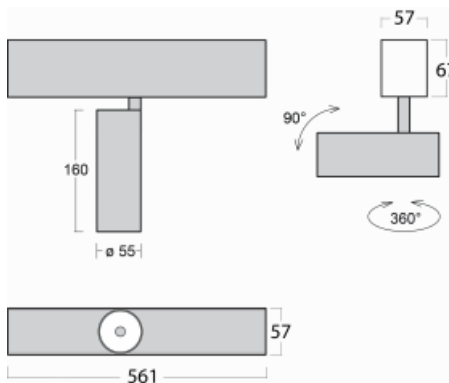

Luminaire

Lina60-S

04S-200U-10GDD/930, B

EPD[®]

You will appreciate the L-Click system on the Lina60-S luminaire with a direct light distribution, which effectively saves you both time and money. How? The module simply clicks into the profile, so a lot of work is saved during assembly. This solution also prevents the direct touch of the LED technology and lengthens its operating life. The Lina60-S lighting system can be assembled creating endless lines and a big variety of shapes. In addition to great power output, the luminaire also has a great price. It will find its use in commercial, social and public spaces.

Technical drawing

Type of installation	Recessed, Surface, Wall mounted, Suspended
Light distribution	Direct
Luminaire shape	Linear
Colour of the luminaires	Black
Material	Aluminium
Lifetime	L80/B20 50 000 hours
Warranty	60 months
Description of luminaires	Luminaire recessed/surface/wall mounted/suspended
Dimensions	561 mm × 57 mm × 67 mm
Weight	2.3 kg
Light source	LED MODUL
Type of optical system	Reflector
Luminous flux	1200 lm ± 10 %
Colour Temperature	3000 K warm white
Luminous efficacy	88 lm/W
MacAdam Light source	3
Colour rendering index	90
Beam angle	27°
UGR max. X=4H Y=8H, ρ=70,50,20	20.7

Curve

Luminaire power input 13.6 W ± 10 %

Connection of the luminaires DALI dimmable

Electrical voltage 220-240V

Frequency 50/60Hz

⊕ CE IP 20

Downloads

Installation instructions