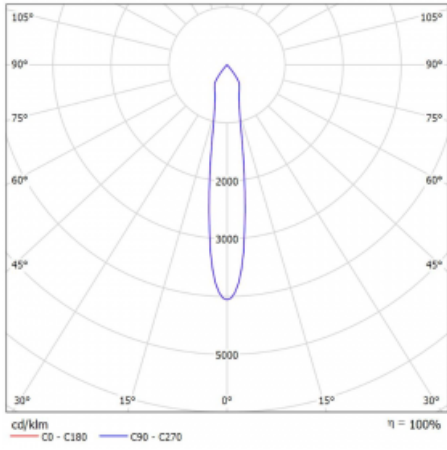

Luminaire

Lina60-S

04S-200S-30GGE/940, W

EPD®

You will appreciate the L-Click system on the Lina60-S luminaire with a direct light distribution, which effectively saves you both time and money. How? The module simply clicks into the profile, so a lot of work is saved during assembly. This solution also prevents the direct touch of the LED technology and lengthens its operating life. The Lina60-S lighting system can be assembled creating endless lines and a big variety of shapes. In addition to great power output, the luminaire also has a great price. It will find its use in commercial, social and public spaces.

Technical drawing

Type of installation	Recessed, Surface, Wall mounted, Suspended
Light distribution	Direct
Luminaire shape	Linear
Colour of the luminaires	White
Material	Aluminium
Lifetime	L80/B20 50 000 hours
Warranty	5 years
Description of luminaires	Luminaire recessed/surface/wall mounted/suspended
Dimensions	561 mm × 57 mm × 67 mm
Light source	LED MODUL
Type of optical system	Reflector
Luminous flux*	1750 lm
Colour Temperature	4000 K cool white
Luminous efficacy	88 lm/W
MacAdam Light source	3
Colour rendering index	90
Beam angle	17°
UGR max. X=4H Y=8H, $\rho=70,50,20$	22.1

Curve

Luminaire power input* 60 W

Connection of the luminaires ON/OFF

Electrical voltage 220-240V

Frequency 50/60Hz

⊕ CE IP 20

*±10 %

Downloads