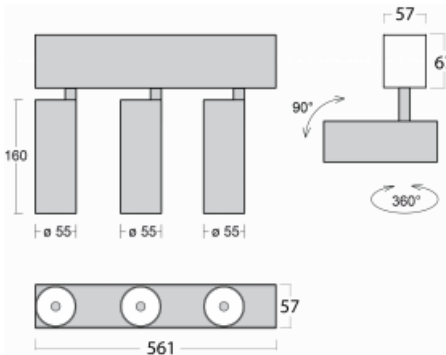

Luminaire

Lina60-S

04S-200S-30GGE/940, W

EPD®

You will appreciate the L-Click system on the Lina60-S luminaire with a direct light distribution, which effectively saves you both time and money. How? The module simply clicks into the profile, so a lot of work is saved during assembly. This solution also prevents the direct touch of the LED technology and lengthens its operating life. The Lina60-S lighting system can be assembled creating endless lines and a big variety of shapes. In addition to great power output, the luminaire also has a great price. It will find its use in commercial, social and public spaces.

Technical drawing

Type of installation	Recessed, Surface, Wall mounted, Suspended
Light distribution	Direct
Luminaire shape	Linear
Colour of the luminaires	White
Material	Aluminium
Lifetime	L80/B20 50 000 hours
Warranty	5 years
Description of luminaires	Luminaire recessed/surface/wall mounted/suspended
Dimensions	561 mm × 57 mm × 67 mm
Light source	LED MODUL
Type of optical system	Reflector
Luminous flux*	1750 lm
Colour Temperature	4000 K cool white
Luminous efficacy	88 lm/W
MacAdam Light source	3
Colour rendering index	90
Beam angle	17°
UGR max. X=4H Y=8H, $\rho=70,50,20$	22.1