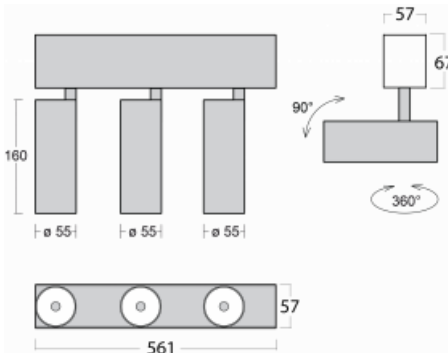

Luminaire

Lina60-S

04S-200S-30GGE/930, S

EPD®

You will appreciate the L-Click system on the Lina60-S luminaire with a direct light distribution, which effectively saves you both time and money. How? The module simply clicks into the profile, so a lot of work is saved during assembly. This solution also prevents the direct touch of the LED technology and lengthens its operating life. The Lina60-S lighting system can be assembled creating endless lines and a big variety of shapes. In addition to great power output, the luminaire also has a great price. It will find its use in commercial, social and public spaces.

Technical drawing

Type of installation	Recessed, Surface, Wall mounted, Suspended
Light distribution	Direct
Luminaire shape	Linear
Colour of the luminaires	Silver
Material	Aluminium
Lifetime	L80/B20 50 000 hours
Warranty	5 years
Description of luminaires	Luminaire recessed/surface/wall mounted/suspended
Dimensions	561 mm × 57 mm × 67 mm
Light source	LED MODUL