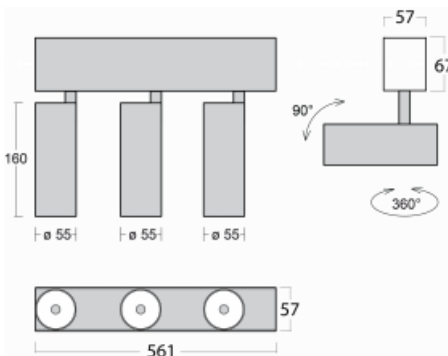

# Lina60-S

04S-200S-30GGE/930, B

EPD®

You will appreciate the L-Click system on the Lina60-S luminaire with a direct light distribution, which effectively saves you both time and money. How? The module simply clicks into the profile, so a lot of work is saved during assembly. This solution also prevents the direct touch of the LED technology and lengthens its operating life. The Lina60-S lighting system can be assembled creating endless lines and a big variety of shapes. In addition to great power output, the luminaire also has a great price. It will find its use in commercial, social and public spaces.

## Technical drawing

Type of installation	Recessed, Surface, Wall mounted, Suspended
Light distribution	Direct
Luminaire shape	Linear
Colour of the luminaires	Black
Material	Aluminium
Lifetime	L80/B20 50 000 hours
Warranty	60 months
Description of luminaires	Luminaire recessed/surface/wall mounted/suspended
Dimensions	561 mm × 57 mm × 67 mm
Light source	LED MODUL
Type of optical system	Reflector
Luminous flux	1650 lm ± 10 %
Colour Temperature	3000 K warm white
Luminous efficacy	83 lm/W
MacAdam Light source	3
Colour rendering index	90
Beam angle	17°
UGR max. X=4H Y=8H, $\rho=70,50,20$	21.9