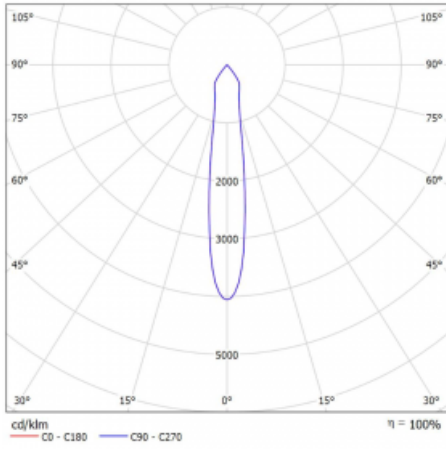

Curve

Luminaire power input* 60 W

Connection of the luminaires ON/OFF

Electrical voltage 220-240V

Frequency 50/60Hz

⊕ CE IP 20

*±10 %