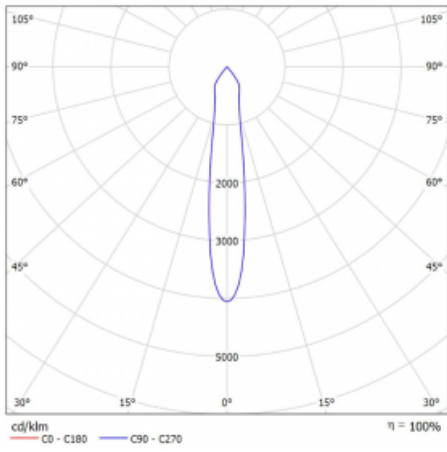

Luminaire

Lina60-S

04S-200S-30GGD/940, W

EPD®

You will appreciate the L-Click system on the Lina60-S luminaire with a direct light distribution, which effectively saves you both time and money. How? The module simply clicks into the profile, so a lot of work is saved during assembly. This solution also prevents the direct touch of the LED technology and lengthens its operating life. The Lina60-S lighting system can be assembled creating endless lines and a big variety of shapes. In addition to great power output, the luminaire also has a great price. It will find its use in commercial, social and public spaces.

Technical drawing

Type of installation	Recessed, Surface, Wall mounted, Suspended
Light distribution	Direct
Luminaire shape	Linear
Colour of the luminaires	White
Material	Aluminium
Lifetime	L80/B20 50 000 hours
Warranty	5 years
Description of luminaires	Luminaire recessed/surface/wall mounted/suspended
Dimensions	561 mm × 57 mm × 67 mm
Light source	LED MODUL
Type of optical system	Reflector
Luminous flux*	1750 lm
Colour Temperature	4000 K cool white
Luminous efficacy	88 lm/W
MacAdam Light source	3
Colour rendering index	90
Beam angle	17°
UGR max. X=4H Y=8H, $\rho=70,50,20$	22.1

Curve

Luminaire power input* 60 W

Connection of the luminaires DALI

Electrical voltage 220-240V

Frequency 50/60Hz

⊕ CE IP 20

*±10 %

Downloads