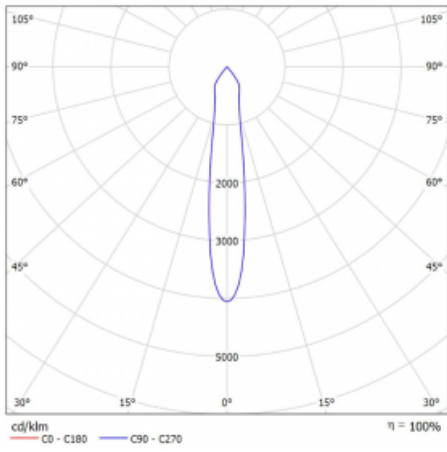

Curve

Luminaire power input 60 W ± 10 %

Connection of the luminaires DALI dimmable

Electrical voltage 220-240V

Frequency 50/60Hz

⊕ CE IP 20