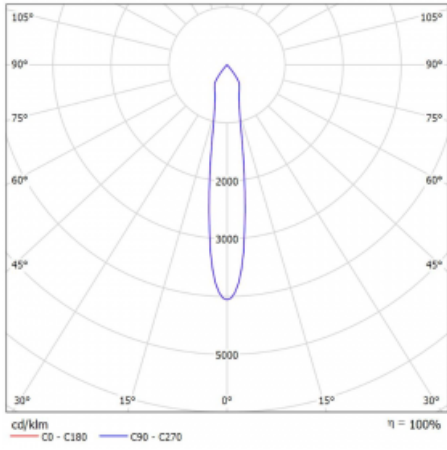

Luminaire

Lina60-S

04S-200S-30GGD/940, S

EPD®

You will appreciate the L-Click system on the Lina60-S luminaire with a direct light distribution, which effectively saves you both time and money. How? The module simply clicks into the profile, so a lot of work is saved during assembly. This solution also prevents the direct touch of the LED technology and lengthens its operating life. The Lina60-S lighting system can be assembled creating endless lines and a big variety of shapes. In addition to great power output, the luminaire also has a great price. It will find its use in commercial, social and public spaces.

Technical drawing

Type of installation	Recessed, Surface, Wall mounted, Suspended
Light distribution	Direct
Luminaire shape	Linear
Colour of the luminaires	Silver
Material	Aluminium
Lifetime	L80/B20 50 000 hours
Warranty	5 years
Description of luminaires	Luminaire recessed/surface/wall mounted/suspended
Dimensions	561 mm × 57 mm × 67 mm
Light source	LED MODUL
Type of optical system	Reflector
Luminous flux*	1750 lm
Colour Temperature	4000 K cool white
Luminous efficacy	88 lm/W
MacAdam Light source	3
Colour rendering index	90
Beam angle	17°
UGR max. X=4H Y=8H, $\rho=70,50,20$	22.1

Curve

Luminaire power input* 60 W

Connection of the luminaires DALI

Electrical voltage 220-240V

Frequency 50/60Hz

⊕ CE IP 20

* $\pm 10\%$

Downloads