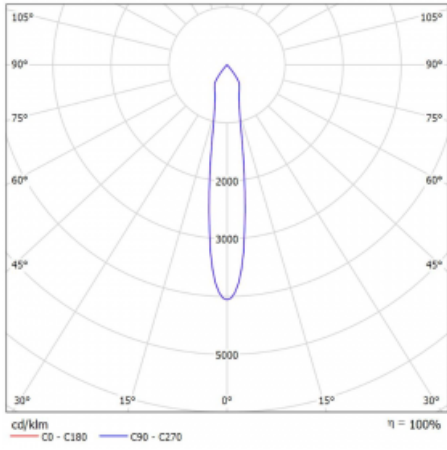

Luminaire

Lina60-S

04S-200S-30GGD/940, B

EPD®

You will appreciate the L-Click system on the Lina60-S luminaire with a direct light distribution, which effectively saves you both time and money. How? The module simply clicks into the profile, so a lot of work is saved during assembly. This solution also prevents the direct touch of the LED technology and lengthens its operating life. The Lina60-S lighting system can be assembled creating endless lines and a big variety of shapes. In addition to great power output, the luminaire also has a great price. It will find its use in commercial, social and public spaces.

Technical drawing

Type of installation	Recessed, Surface, Wall mounted, Suspended
Light distribution	Direct
Luminaire shape	Linear
Colour of the luminaires	Black
Material	Aluminium
Lifetime	L80/B20 50 000 hours
Warranty	5 years
Description of luminaires	Luminaire recessed/surface/wall mounted/suspended
Dimensions	561 mm × 57 mm × 67 mm
Light source	LED MODUL
Type of optical system	Reflector
Luminous flux*	1750 lm
Colour Temperature	4000 K cool white
Luminous efficacy	88 lm/W
MacAdam Light source	3
Colour rendering index	90
Beam angle	17°
UGR max. X=4H Y=8H, $\rho=70,50,20$	22.1

Curve

Luminaire power input* 60 W

Connection of the luminaires DALI

Electrical voltage 220-240V

Frequency 50/60Hz

⊕ CE IP 20

*±10 %

Downloads