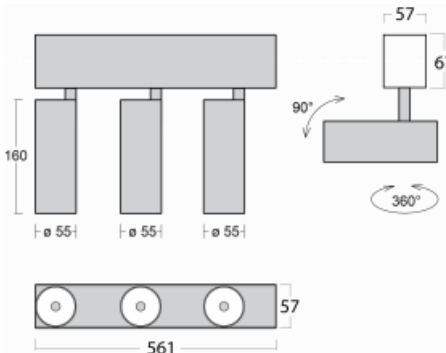

# Lina60-S

04S-200S-30GGD/940, B

EPD®

You will appreciate the L-Click system on the Lina60-S luminaire with a direct light distribution, which effectively saves you both time and money. How? The module simply clicks into the profile, so a lot of work is saved during assembly. This solution also prevents the direct touch of the LED technology and lengthens its operating life. The Lina60-S lighting system can be assembled creating endless lines and a big variety of shapes. In addition to great power output, the luminaire also has a great price. It will find its use in commercial, social and public spaces.

## Technical drawing

Type of installation	Recessed, Surface, Wall mounted, Suspended
Light distribution	Direct
Luminaire shape	Linear
Colour of the luminaires	Black
Material	Aluminium
Lifetime	L80/B20 50 000 hours
Warranty	60 months
Description of luminaires	Luminaire recessed/surface/wall mounted/suspended
Dimensions	561 mm × 57 mm × 67 mm
Light source	LED MODUL
Type of optical system	Reflector
Luminous flux	1750 lm ± 10 %
Colour Temperature	4000 K cool white
Luminous efficacy	88 lm/W
MacAdam Light source	3
Colour rendering index	90
Beam angle	17°
UGR max. X=4H Y=8H, $\rho=70,50,20$	22.1