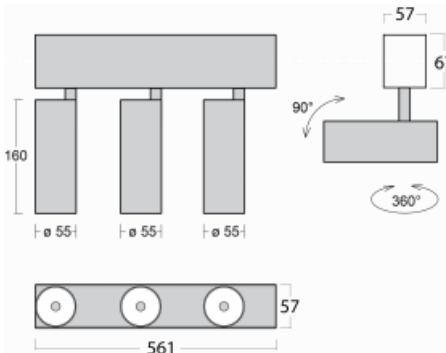

# Lina60-S

04S-200S-30GGD/930, S

EPD®

You will appreciate the L-Click system on the Lina60-S luminaire with a direct light distribution, which effectively saves you both time and money. How? The module simply clicks into the profile, so a lot of work is saved during assembly. This solution also prevents the direct touch of the LED technology and lengthens its operating life. The Lina60-S lighting system can be assembled creating endless lines and a big variety of shapes. In addition to great power output, the luminaire also has a great price. It will find its use in commercial, social and public spaces.

## Technical drawing

|                           |   |
|---------------------------|---|
| Type of installation      | Recessed, Surface, Wall mounted, Suspended        |
| Light distribution        | Direct  |
| Luminaire shape           | Linear  |
| Colour of the luminaires  | Silver  |
| Material                  | Aluminium   |
| Lifetime                  | L80/B20 50 000 hours                              |
| Warranty                  | 5 years   |
| Description of luminaires | Luminaire recessed/surface/wall mounted/suspended |
| Dimensions                | 561 mm × 57 mm × 67 mm                            |
| Light source              | LED MODUL   |