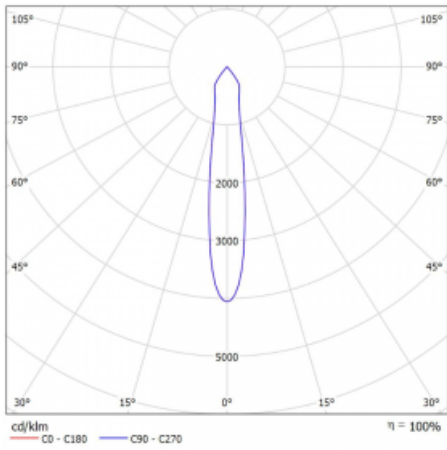

Curve

Luminaire power input* 60 W

Connection of the luminaires DALI

Electrical voltage 220-240V

Frequency 50/60Hz

⊕ CE IP 20

*±10 %