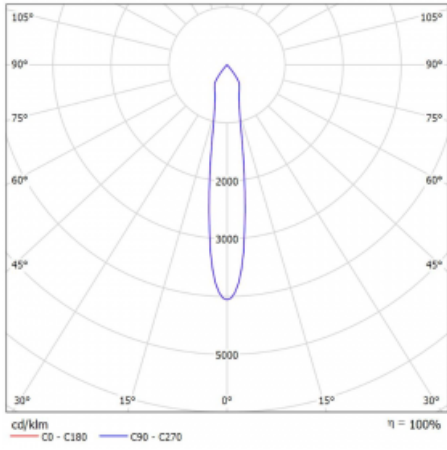

Luminaire

Lina60-S

04S-200S-30GGD/930, B

EPD®

You will appreciate the L-Click system on the Lina60-S luminaire with a direct light distribution, which effectively saves you both time and money. How? The module simply clicks into the profile, so a lot of work is saved during assembly. This solution also prevents the direct touch of the LED technology and lengthens its operating life. The Lina60-S lighting system can be assembled creating endless lines and a big variety of shapes. In addition to great power output, the luminaire also has a great price. It will find its use in commercial, social and public spaces.

Technical drawing

Type of installation	Recessed, Surface, Wall mounted, Suspended
Light distribution	Direct
Luminaire shape	Linear
Colour of the luminaires	Black
Material	Aluminium
Lifetime	L80/B20 50 000 hours
Warranty	5 years
Description of luminaires	Luminaire recessed/surface/wall mounted/suspended
Dimensions	561 mm × 57 mm × 67 mm
Light source	LED MODUL
Type of optical system	Reflector
Luminous flux*	1650 lm
Colour Temperature	3000 K warm white
Luminous efficacy	83 lm/W
MacAdam Light source	3
Colour rendering index	90
Beam angle	17°
UGR max. X=4H Y=8H, $\rho=70,50,20$	21.9

Curve

Luminaire power input* 60 W

Connection of the luminaires DALI

Electrical voltage 220-240V

Frequency 50/60Hz

⊕ CE IP 20

* $\pm 10\%$

Downloads